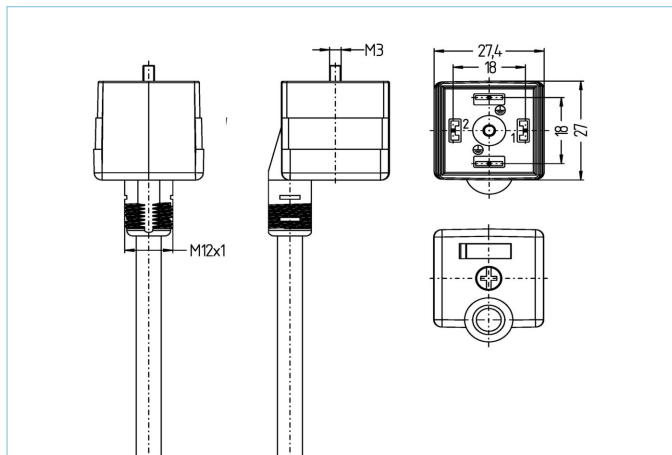

Single-ended cordset, Valve connector, AAG

Product data

Item description	VAAG22-24.1-5/P00
Item-No.	8055675
Length	5m
Customs tariff-No.	85444290
Step-File	VAAG22.stp
EAN	4047106140076

Technical data

Connector	female, straight, Valve AAG
Number of pins	2+PE, PE bridged
Pin assignment	1 BN, 2 BU, PE: GNYE
Rated voltage	30V _{AC/DC}
Current load (at 40°C)	10A
Insulation resistance	≥10 ⁹ Ω
Ambient temperature product	-30°C...+90°C
Signal status-indicator	LED YE
Contact material	Metal, CuSn, silver-plated
Contact-carrier material	Plastic, PA, BK
Grip body material	Plastic, TPU, BK, translucent
Sealing (female) material	Plastic, TPU
Protection circuit	without
Fixing screw	Metal, CuZn, nickel-plated
Housing style	AAG
Standards	DIN EN 175301-803
Degree of protection (mounted)	IP65, IP67, IP68
Mechanical life-cycle	>100 mating cycles
Degree of pollution	3

Cable PVC, P00, GY

PVC-cable for measurement and control-, and sensor technology. Suitable for applications in dry areas on packaging machines, assembly- and conveyor technology. High flexibility with unstressed movement (conditional drag-chain application possible). Predestined for applications in food- and beverage industry.

Outer diameter of jacket	6,2 +/- 0,1 mm
Cable-jacket material	PVC
Jacket color	GY, similar RAL7040
Wire cross-section	3 x 0.75 mm ²
Wire insulation material	PVC
Wire colors	BN, BU, GNYE
Conductor structure	24 x 0,20 mm
Bending radius (fixed)	5xØ-cable
Bending radius (repeated)	10 x Ø-cable
Temperature range (repeated)	0°C...+80°C
Temperature range (fixed)	-25°C...+80°C
Rated voltage cable	240V
Special features	seawater resistant, recyclable, LABS free, RoHs compliant, acid- and alkali resistant, ozone resistant, UV resistant