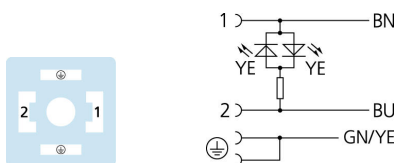

Single-ended cordset, Valve connector, AAG

Product data

Item description	VAAG22-24.1-5/P00
Item-No.	8055675
Length	5m
Customs tariff-No.	85444290
Step-File	VAAG22.stp
EAN	4047106140076

Technical data

Connector	female, straight, Valve AAG
Number of pins	2+PE, PE bridged
Pin assignment	1 BN, 2 BU, PE: GNYE
Rated voltage	30V _{AC/DC}
Current load (at 40°C)	10A
Insulation resistance	≥10 ⁹ Ω
Ambient temperature product	-30°C...+90°C
Signal status-indicator	LED YE
Contact material	Metal, CuSn, silver-plated
Contact-carrier material	Plastic, PA, BK
Grip body material	Plastic, TPU, BK, translucent
Sealing (female) material	Plastic, TPU
Protection circuit	without
Fixing screw	Metal, CuZn, nickel-plated
Housing style	AAG
Standards	DIN EN 175301-803
Degree of protection (mounted)	IP65, IP67, IP68
Mechanical life-cycle	>100 mating cycles
Degree of pollution	3

Cable PVC, P00, GY

PVC-cable for measurement and control-, and sensor technology. Suitable for applications in dry areas on packaging machines, assembly- and conveyor technology. High flexibility with unstressed movement (conditional drag-chain application possible). Predestined for applications in food- and beverage industry.

Outer diameter of jacket	6,2 +/- 0,1 mm
Cable-jacket material	PVC
Jacket color	GY, similar RAL7040
Wire cross-section	3 x 0.75 mm ²
Wire insulation material	PVC
Wire colors	BN, BU, GNYE
Conductor structure	24 x 0,20 mm
Bending radius (fixed)	5xØ-cable
Bending radius (repeated)	10 x Ø-cable
Temperature range (repeated)	0°C...+80°C
Temperature range (fixed)	-25°C...+80°C
Rated voltage cable	240V
Special features	seawater resistant, recyclable, LABS free, RoHs compliant, acid- and alkali resistant, ozone resistant, UV resistant