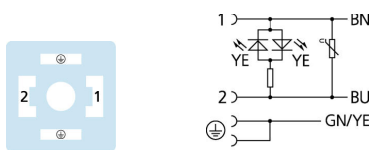

Single-ended cordset, Valve connector, AA

Product data

Item description	VAA22-230.5-10/P00
Item-No.	8055692
Length	10m
Customs tariff-No.	85444290
Step-File	VAA22.stp
EAN	4047106140243

Technical data

Connector	female, straight, Valve AA
Number of pins	2+PE, PE bridged
Pin assignment	1 BN, 2 BU, PE: GNYE
Rated voltage	230V _{AC/DC}
Current load (at 40°C)	1A
Insulation resistance	≥10 ⁹ Ω
Ambient temperature product	-30°C...+90°C
Signal status-indicator	LED YE
Contact material	Metal, CuSn, silver-plated
Contact-carrier material	Plastic, PA, BK
Grip body material	Plastic, TPU, BK, translucent
Sealing (female) material	Plastic, TPU
Protection circuit	Varistor
Fixing screw	Metal, CuZn, nickel-plated
Housing style	AA
Standards	DIN EN 175301-803
Degree of protection (mounted)	IP65, IP67, IP68
Mechanical life-cycle	>100 mating cycles
Degree of pollution	3

Cable PVC, P00, GY

PVC-cable for measurement and control-, and sensor technology. Suitable for applications in dry areas on packaging machines, assembly- and conveyor technology. High flexibility with unstressed movement (conditional drag-chain application possible). Predestined for applications in food- and beverage industry.

Outer diameter of jacket	6,2 +/- 0,1 mm
Cable-jacket material	PVC
Jacket color	GY, similar RAL7040
Wire cross-section	3 x 0.75 mm ²
Wire insulation material	PVC
Wire colors	BN, BU, GNYE
Conductor structure	24 x 0,20 mm
Bending radius (fixed)	5xØ-cable
Bending radius (repeated)	10 x Ø-cable
Temperature range (repeated)	0°C...+80°C
Temperature range (fixed)	-25°C...+80°C
Rated voltage cable	240V
Special features	seawater resistant, recyclable, LABS free, RoHs compliant, acid- and alkali resistant, ozone resistant, UV resistant