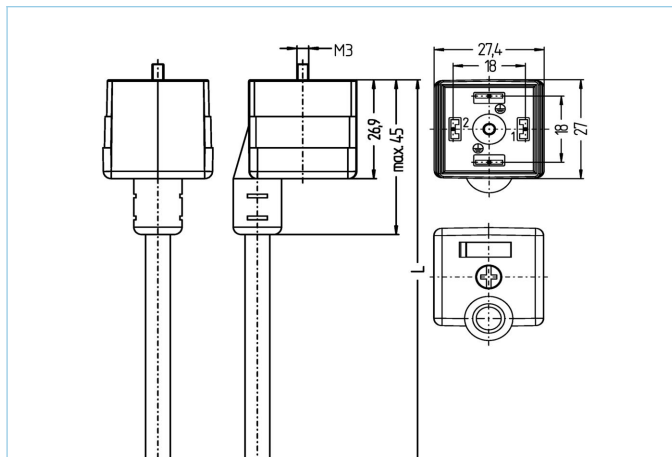

Single-ended cordset, Valve connector, AA

Product data

Item description	VAA22-230.5-10/P00
Item-No.	8055692
Length	10m
Customs tariff-No.	85444290
Step-File	VAA22.stp
EAN	4047106140243

Technical data

Connector	female, straight, Valve AA
Number of pins	2+PE, PE bridged
Pin assignment	1 BN, 2 BU, PE: GNYE
Rated voltage	230V _{AC/DC}
Current load (at 40°C)	1A
Insulation resistance	≥10 ⁹ Ω
Ambient temperature product	-30°C...+90°C
Signal status-indicator	LED YE
Contact material	Metal, CuSn, silver-plated
Contact-carrier material	Plastic, PA, BK
Grip body material	Plastic, TPU, BK, translucent
Sealing (female) material	Plastic, TPU
Protection circuit	Varistor
Fixing screw	Metal, CuZn, nickel-plated
Housing style	AA
Standards	DIN EN 175301-803
Degree of protection (mounted)	IP65, IP67, IP68
Mechanical life-cycle	>100 mating cycles
Degree of pollution	3

Cable PVC, P00, GY

PVC-cable for measurement and control-, and sensor technology. Suitable for applications in dry areas on packaging machines, assembly- and conveyor technology. High flexibility with unstressed movement (conditional drag-chain application possible). Predestined for applications in food- and beverage industry.

Outer diameter of jacket	6,2 +/- 0,1 mm
Cable-jacket material	PVC
Jacket color	GY, similar RAL7040
Wire cross-section	3 x 0.75 mm ²
Wire insulation material	PVC
Wire colors	BN, BU, GNYE
Conductor structure	24 x 0,20 mm
Bending radius (fixed)	5xØ-cable
Bending radius (repeated)	10 x Ø-cable
Temperature range (repeated)	0°C...+80°C
Temperature range (fixed)	-25°C...+80°C
Rated voltage cable	240V
Special features	seawater resistant, recyclable, LABS free, RoHs compliant, acid- and alkali resistant, ozone resistant, UV resistant