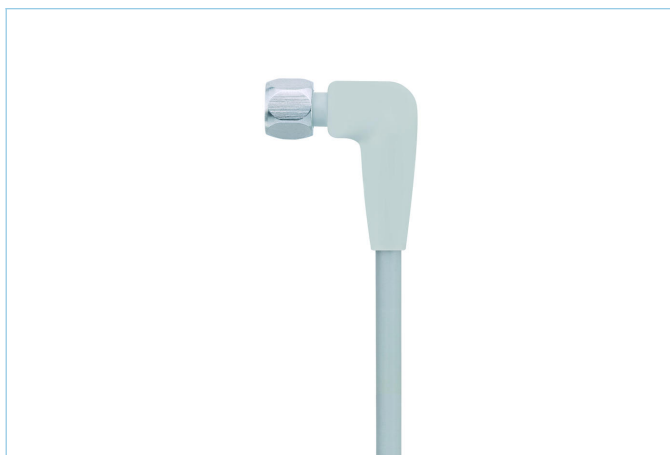

Single-ended cordset, Food & Beverage, M8x1

Product data

Item description	FB-SWKPH4-10/P00
Item-No.	8063729
Length	10m
Customs tariff-No.	85444290
Step-File	FB-SWKPH4.stp
EAN	4047106150402

Technical data

Connector	female, angled, M8x1
Number of pins	4
Pin assignment	1 BN, 2 WH, 3 BU, 4 BK
Rated voltage	60V
Current load (at 40°C)	4A
Insulation resistance	≥10 ⁹ Ω
Ambient temperature product	-40°C...+105°C
Contact material	Metal, CuZn, gold-plated
Contact-carrier material	Plastic, PP, GY
Grip body material	Plastic, PP, GY
Coupling nut material	Stainless steel, V4A
Sealing (female) material	EPDM
Standards	IEC 61076-2-104
Degree of protection (mounted)	IP65, IP67, IP68, IP69
Mechanical life-cycle	>100 mating cycles
Cable end assembly	open cable end
Degree of pollution	3/2