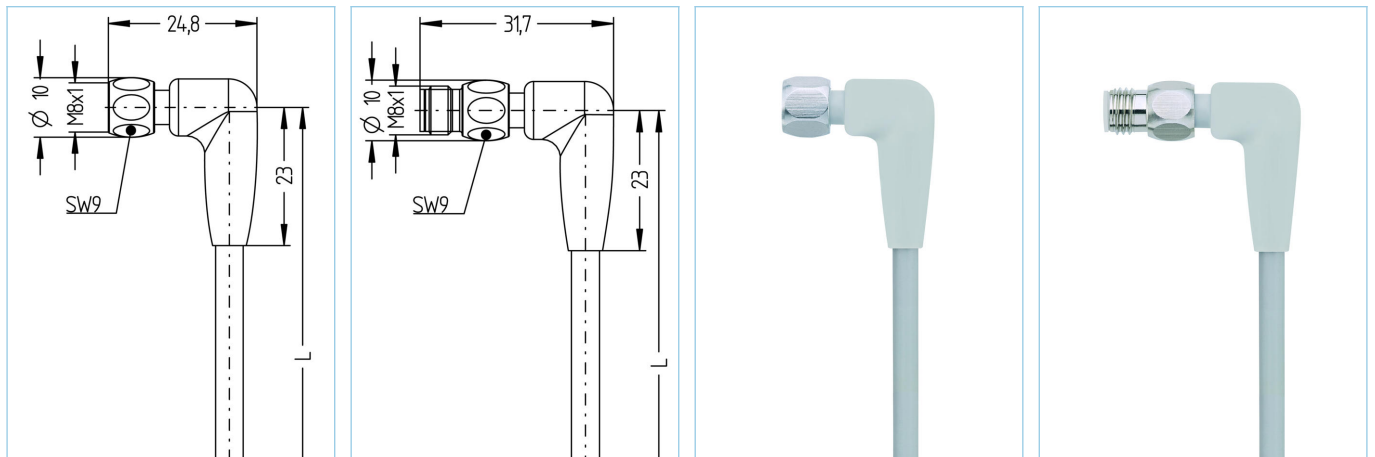

Double-ended cordset, Food & Beverage, M8x1

Product data	
Item description	FB-SWKPH3-2-FB-SWSPH3/P01
Item-No.	8063872
Length	2m
Customs tariff-No.	85444290
Step-File	FB-SWKPH3-L-FB-SWSPH3.stp
EAN	4047106151805

Technical data	A-side	B-side
Connector	female, angled, M8x1	male, angled, M8x1
Number of pins	3	3
Pin assignment	1 BN, 3 BU, 4 BK	1 BN, 3 BU, 4 BK
Rated voltage	60V	60V
Current load (at 40°C)	4A	4A
Insulation resistance	≥10 ⁹ Ω	≥10 ⁹ Ω
Ambient temperature product	-40°C...+105°C	-40°C...+105°C
Contact material	Metal, CuZn, gold-plated	Metal, CuZn, gold-plated
Contact-carrier material	Plastic, PP, GY	Plastic, PP, GY
Grip body material	Plastic, PP, GY	Plastic, PP, GY
Coupling nut material	Stainless steel, V4A	Stainless steel, V4A
Sealing (female) material	EPDM	
Standards	IEC 61076-2-104	IEC 61076-2-104
Degree of protection (mounted)	IP65, IP67, IP68, IP69	IP65, IP67, IP68, IP69
Mechanical life-cycle	>100 mating cycles	>100 mating cycles
Degree of pollution	3	3