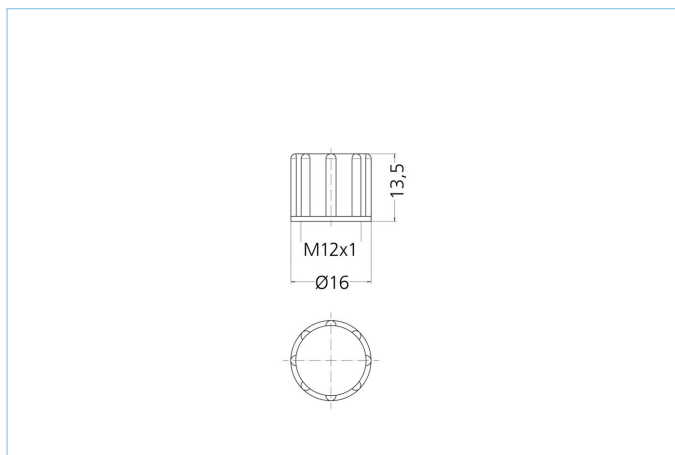

Screw cap, M12x1

Product data	
Item description	Schutzkappe M12x1, gelb
Item-No.	8000031
Customs tariff-No.	39269097
Packaging unit	1
Step-File	Schutzkappe_M12x1.stp
EAN	4047106158033
Technical data	
Color	YE, similar RAL1021
cover for	M12x1, male
other variants	Web-Link
BK, similar RAL9005	https://www.escha.net/en/search?sSearch=8036742
GY, similar RAL7035	https://www.escha.net/en/search?sSearch=8041994
VT, similar RAL4001	https://www.escha.net/en/search?sSearch=8041995
BU, similar RAL5012	https://www.escha.net/en/search?sSearch=8041996
Classification	
eCl@ss 6.0	27261210
eCl@ss 7.0	27440208
eCl@ss 8.0	27440208
eCl@ss 9.0	27440208
ETIM 5.0	EC002314
ETIM 6.0	EC002314