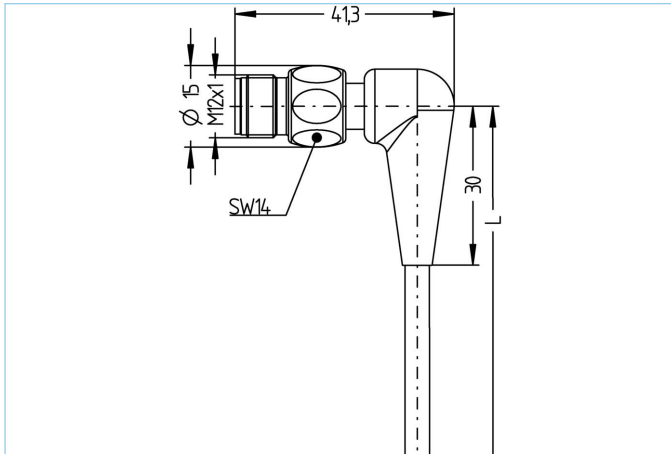

Single-ended cordset, Food & Beverage, M12x1

Product data	
Item description	FB-WWASH4-10/P00
Item-No.	8063777
Length	10m
Customs tariff-No.	85444290
Step-File	FB-WWASH4.stp
EAN	4047106150884
Technical data	
Connector	male, angled, M12x1
Number of pins	4
Pin assignment	1 BN, 2 WH, 3 BU, 4 BK
Coding	A
Rated voltage	250V
Current load (at 40°C)	4A
Insulation resistance	≥10 ⁹ Ω
Resistance	≤ 5mΩ
Ambient temperature product	-40°C...+105°C
Contact material	Metal, CuZn, gold-plated
Contact-carrier material	Plastic, PP, GY
Grip body material	Plastic, PP, GY
Coupling nut material	Stainless steel, V4A
Standards	IEC 61076-2-101
Degree of protection (mounted)	IP65, IP67, IP68, IP69
Mechanical life-cycle	>100 mating cycles
Cable end assembly	open cable end
Degree of pollution	3