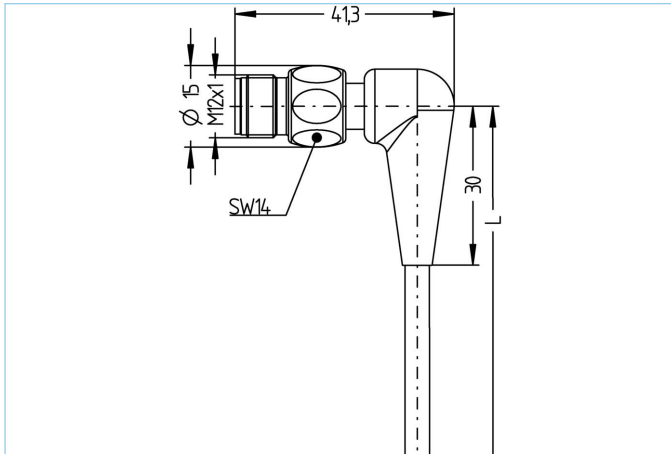

Single-ended cordset, Food & Beverage, M12x1

Product data	
Item description	FB-WWASH3-2/P01
Item-No.	8063663
Length	2m
Customs tariff-No.	85444290
Step-File	FB-WWASH3.stp
EAN	4047106149741
Technical data	
Connector	male, angled, M12x1
Number of pins	3
Pin assignment	1 BN, 3 BU, 4 BK
Coding	A
Rated voltage	250V
Current load (at 40°C)	4A
Insulation resistance	≥10 ⁹ Ω
Resistance	≤ 5mΩ
Ambient temperature product	-40°C...+105°C
Contact material	Metal, CuZn, gold-plated
Contact-carrier material	Plastic, PP, GY
Grip body material	Plastic, PP, GY
Coupling nut material	Stainless steel, V4A
Standards	IEC 61076-2-101
Degree of protection (mounted)	IP65, IP67, IP68, IP69
Mechanical life-cycle	>100 mating cycles
Cable end assembly	open cable end
Degree of pollution	3