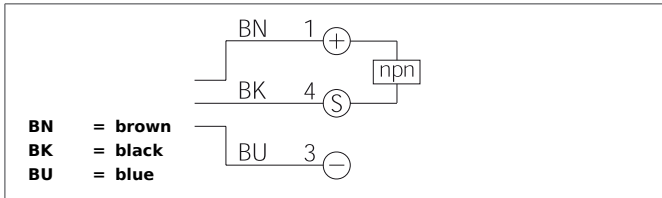

- 红光
- 偏振滤光片
- 4转电位计
- 高操作频率
- LED灯
- 亮通/暗通
- 功能储备/污染指示灯
- 结实的金属外壳

**Safety instructions**

The Instruments are not to be used for safety applications, in particular applications in which safety of persons depends on proper operation of the instruments.  
 These instruments shall exclusively be used by qualified personnel.