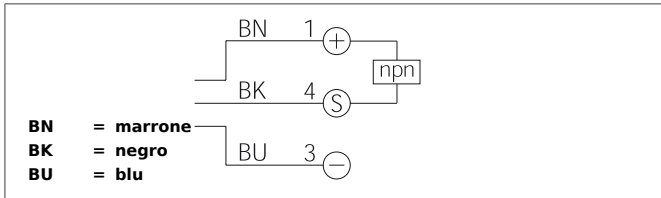

ORV 41 K 2500 N3K-TSL

Retroreflective Sensor

- Red light
- Polarized filter
- Sensitivity adjustable
- High resolution
- Light/dark switching
- Compact design

Safety instructions

The Instruments are not to be used for safety applications, in particular applications in which safety of persons depends on proper operation of the instruments.