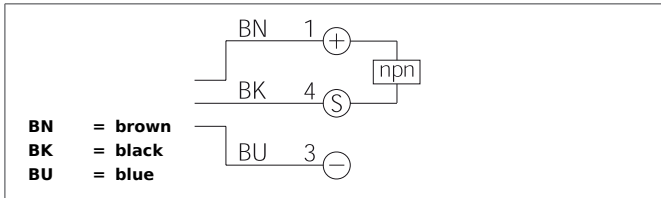

ORV 41 K 2500 N3K-TSL

Retroreflective Sensor

- Red light
- Polarized filter
- Sensitivity adjustable
- High resolution
- Light/dark switching
- Compact design

Safety instructions

The Instruments are not to be used for safety applications, in particular applications in which safety of persons depends on proper operation of the instruments.