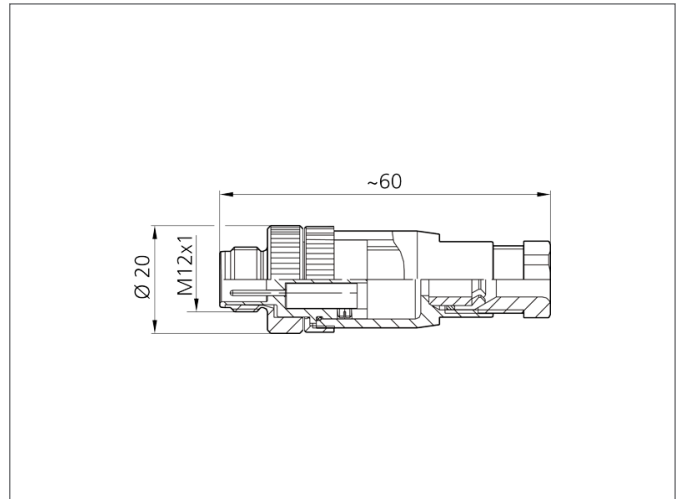

BS-Z-12 Connector

- Plastic housing
- Metal screw
- Connection clamps
- High protection class

CE

Safety instructions

The Instruments are not to be used for safety applications, in particular applications in which safety of persons depends on proper operation of the instruments.

These instruments shall exclusively be used by qualified personnel.

TECHNICAL INFORMATION (typ.)

+20°C, 24V DC

Design	straight
Protection class	IP 67
Casing material	plastics
Connection sensor side	Field-wireable, Connecting clamps, 4-poled
Connection control side	Connector, M12x1, 4-poled
For cable diameters	4,0 ... 6,0 mm
For stranded wire cross section	0,75 mm ²