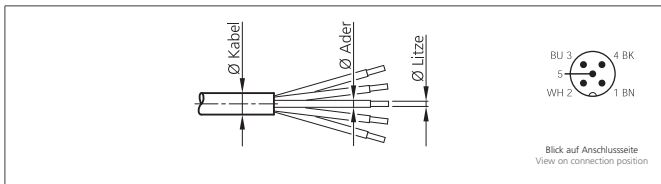

BS-W-12/5 Connector

- Plastic housing
- Metal screw
- Connection clamps
- High protection class
- Cable outlet 4 x 90° pivotable

Safety instructions

The Instruments are not to be used for safety applications, in particular applications in which safety of persons depends on proper operation of the instruments.

These instruments shall exclusively be used by qualified personnel.

TECHNICAL INFORMATION (typ.)

Design	angled
Protection class	IP 67
Casing material	plastics
Connection sensor side	Field-wireable, Connecting clamps, 5-poled
Connection control side	Connector, M12x1, 5-poled
For cable diameters	4,0 ... 6,0 mm
For stranded wire cross section	0,75 mm ²