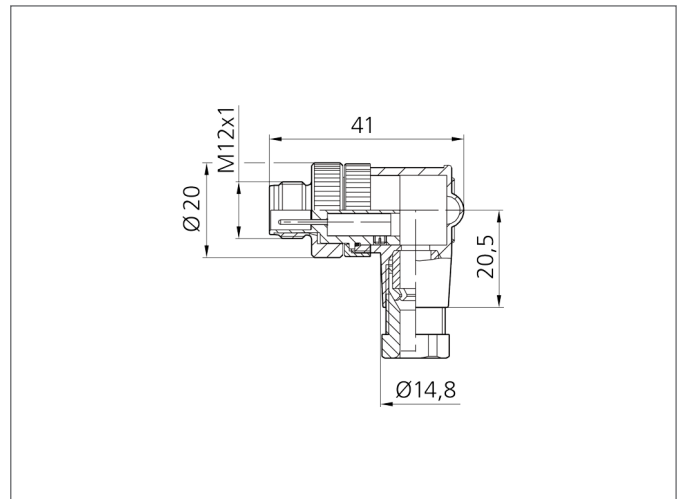

BS-W-12/5 Connector

- Plastic housing
- Metal screw
- Connection clamps
- High protection class
- Cable outlet 4 x 90° pivotable

Safety instructions

The Instruments are not to be used for safety applications, in particular applications in which safety of persons depends on proper operation of the instruments.

These instruments shall exclusively be used by qualified personnel.

TECHNICAL INFORMATION (typ.)

Design	angled
Protection class	IP 67
Casing material	plastics
Connection sensor side	Field-wireable, Connecting clamps, 5-poled
Connection control side	Connector, M12x1, 5-poled
For cable diameters	4,0 ... 6,0 mm
For stranded wire cross section	0,75 mm ²