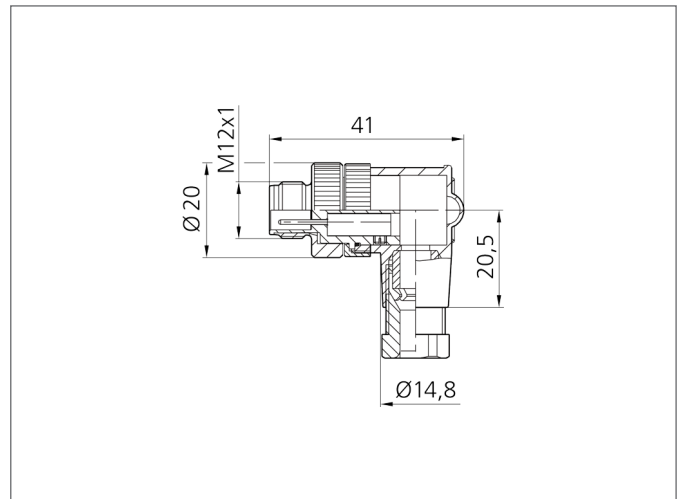

BS-W-12/5

Conector

- Carcasa plástica
- Rosca metálica
- Bornes
- Elevado grado de protección
- Salida de cable 4 x 90° giratorio

CE

Safety instructions

The Instruments are not to be used for safety applications, in particular applications in which safety of persons depends on proper operation of the instruments.

These instruments shall exclusively be used by qualified personnel.

TECHNICAL INFORMATION (typ.)

Diseño	angular
Técnica de protección	IP 67
material de la carcasa	Plásticos
Connection sensor side	Field-wireable, Bornes, 5-polos
Connection control side	Connector, M12x1, 5-polos
Para diámetro de cable	4,0 ... 6,0 mm
Para trenzas	0,75 mm ²