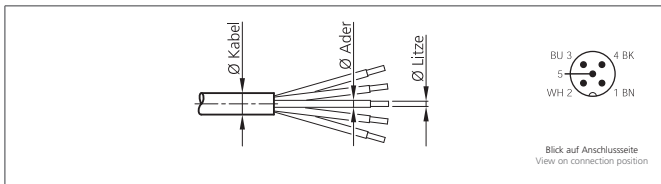

## BS-W-12/5 Connector

- Plastic housing
- Metal screw
- Connection clamps
- High protection class
- Cable outlet 4 x 90° pivotable

CE

### TECHNICAL INFORMATION (typ.)

Design	angled
Protection class	IP 67
Casing material	plastics
Connection sensor side	Field-wireable, Connecting clamps, 5-poled
Connection control side	Connector, M12x1, 5-poled
For cable diameters	4,0 ... 6,0 mm
For stranded wire cross section	0,75 mm <sup>2</sup>