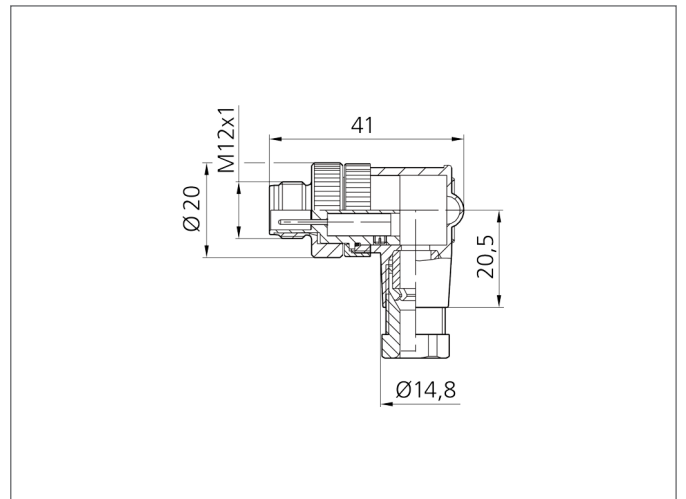

## BS-W-12/5 Connector

- Plastic housing
- Metal screw
- Connection clamps
- High protection class
- Cable outlet 4 x 90° pivotable

CE

### TECHNICAL INFORMATION (typ.)

Design	angled
Protection class	IP 67
Casing material	plastics
Connection sensor side	Field-wireable, Connecting clamps, 5-poled
Connection control side	Connector, M12x1, 5-poled
For cable diameters	4,0 ... 6,0 mm
For stranded wire cross section	0,75 mm <sup>2</sup>