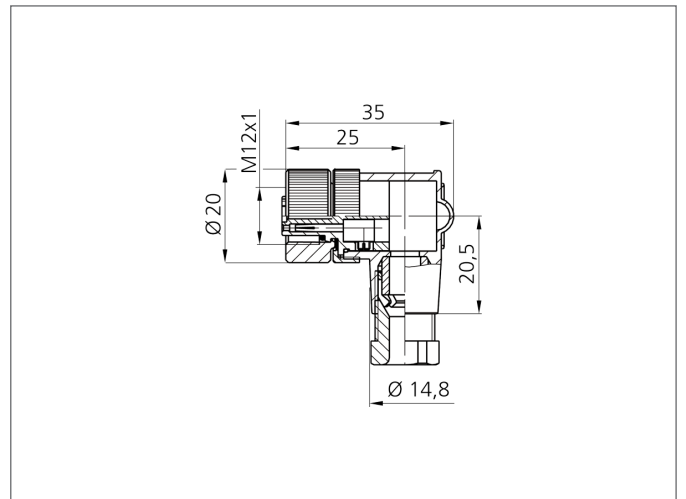

## BK-W-12/5 Connector

- Plastic housing
- Metal screw
- Connection clamps
- High protection class
- Cable outlet 4 x 90° pivotable

CE

### TECHNICAL INFORMATION (typ.)

Design	angled
Protection class	IP 67
Casing material	plastics
Connection sensor side	Socket, M12x1, 5-poled
Connection control side	Field-wireable, Connecting clamps, 5-poled
For cable diameters	4,0 ... 6,0 mm
For stranded wire cross section	0,75 mm <sup>2</sup>