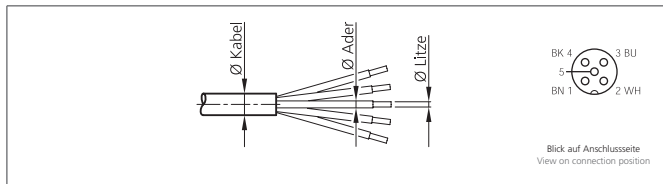

## BK-W-12/5 Connector

- Plastic housing
- Metal screw
- Connection clamps
- High protection class
- Cable outlet 4 x 90° pivotable

CE

### TECHNICAL INFORMATION (typ.)

Design	angled
Protection class	IP 67
Casing material	plastics
Connection sensor side	Socket, M12x1, 5-poled
Connection control side	Field-wireable, Connecting clamps, 5-poled
For cable diameters	4,0 ... 6,0 mm
For stranded wire cross section	0,75 mm <sup>2</sup>