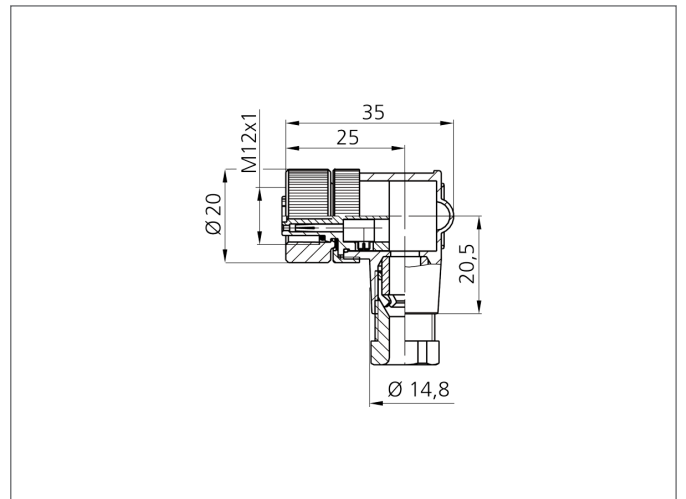

BK-W-12/5 Connector

- Plastic housing
- Metal screw
- Connection clamps
- High protection class
- Cable outlet 4 x 90° pivotable

CE

Safety instructions

The Instruments are not to be used for safety applications, in particular applications in which safety of persons depends on proper operation of the instruments.

These instruments shall exclusively be used by qualified personnel.

TECHNICAL INFORMATION (typ.)

| | |
|---------------------------------|--|
| Design | angled |
| Protection class | IP 67 |
| Casing material | plastics |
| Connection sensor side | Socket, M12x1, 5-poled |
| Connection control side | Field-wireable, Connecting clamps, 5-poled |
| For cable diameters | 4,0 ... 6,0 mm |
| For stranded wire cross section | 0,75 mm ² |