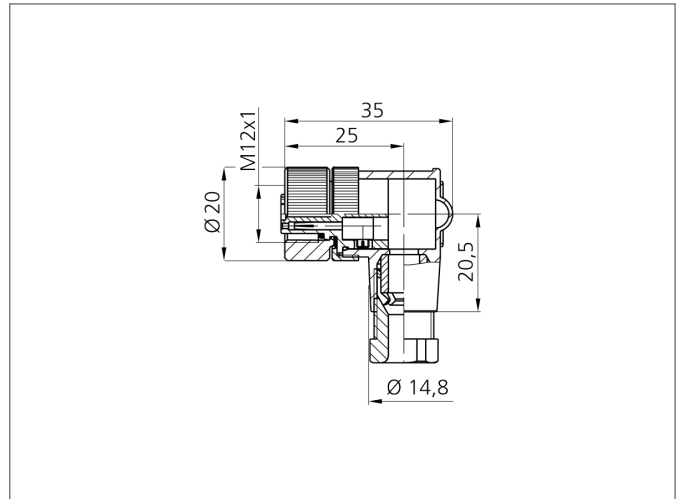

BK-W-12 Connector

- Plastic housing
- Metal screw
- Connection clamps
- High protection class
- Cable outlet 4 x 90° pivotable

CE

Safety instructions

The Instruments are not to be used for safety applications, in particular applications in which safety of persons depends on proper operation of the instruments.

These instruments shall exclusively be used by qualified personnel.

TECHNICAL INFORMATION (typ.)

Design	angled
Protection class	IP 67
Casing material	plastics
Connection sensor side	Socket, M12x1, 4-poled
Connection control side	Field-wireable, Connecting clamps, 4-poled
For cable diameters	4,0 ... 6,0 mm
For stranded wire cross section	0,75 mm ²