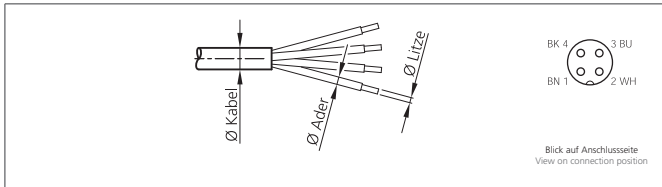

BK-W-12 Connector

- Plastic housing
- Metal screw
- Connection clamps
- High protection class
- Cable outlet 4 x 90° pivotable

CE

Safety instructions

The Instruments are not to be used for safety applications, in particular applications in which safety of persons depends on proper operation of the instruments.

These instruments shall exclusively be used by qualified personnel.

TECHNICAL INFORMATION (typ.)

Design	angled
Protection class	IP 67
Casing material	plastics
Connection sensor side	Socket, M12x1, 4-poled
Connection control side	Field-wireable, Connecting clamps, 4-poled
For cable diameters	4,0 ... 6,0 mm
For stranded wire cross section	0,75 mm ²