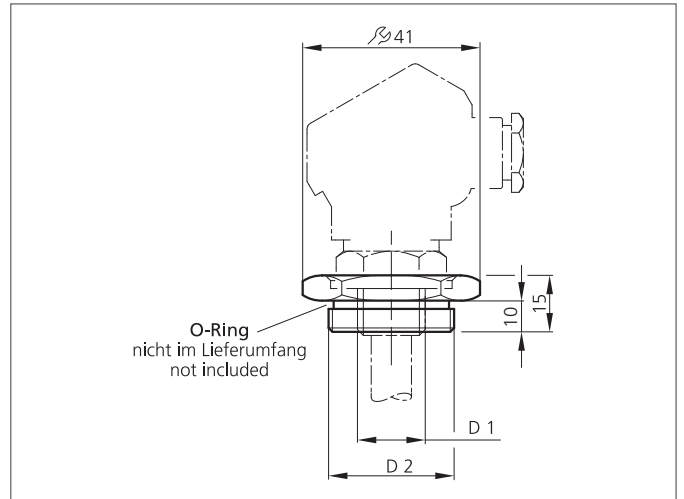

**AKFS 18/1**  
**Adaptador de M18 a R1**

**Safety instructions**

The Instruments are not to be used for safety applications, in particular applications in which safety of persons depends on proper operation of the instruments. These instruments shall exclusively be used by qualified personnel.

TECHNICAL INFORMATION (typ.)	+20°C, 24V DC
Tamaño	M18 x 1 (D1) / R1" (D2) (Rosca)
material de la carcasa	acero inoxidable V2A (1.4301 / AISI 304)