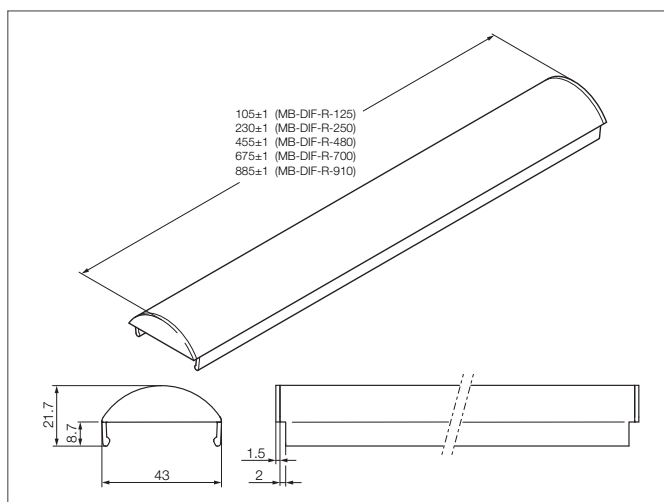

MB-DIF-R-700

Difusor

- Filtro difusor
- Para una reducción homogénea de la luz e iluminación
- Montaje rápido y sencillo

Safety instructions

The Instruments are not to be used for safety applications, in particular applications in which safety of persons depends on proper operation of the instruments.

These instruments shall exclusively be used by qualified personnel.

TECHNICAL INFORMATION (typ.)	+20°C
Fijación	by clamping groove
Área iluminada	43 x 675 mm
Apropiado para	MB-N-70x ..., SB-RGB-70x ..., MB-RGBW-70x ...
Material	PC diffuse (Ventana)
Peso	85 g