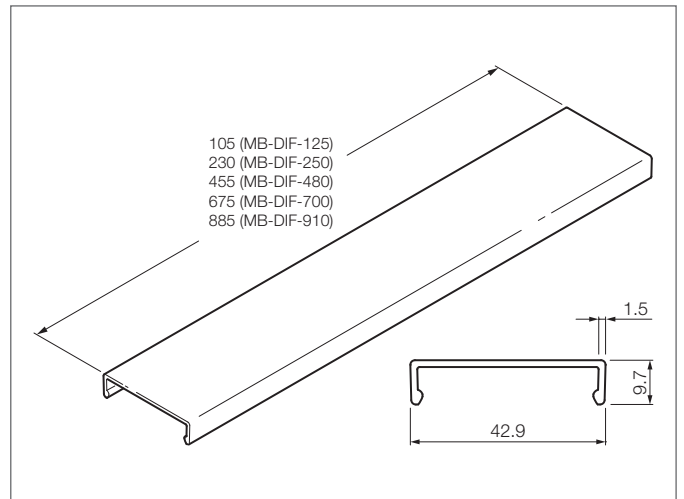

- Diffusion filter
- For a homogenous light reduction and illumination
- Quick and easy fix and mounting

Safety instructions

The Instruments are not to be used for safety applications, in particular applications in which safety of persons depends on proper operation of the instruments.
These instruments shall exclusively be used by qualified personnel.

TECHNICAL INFORMATION (typ.)		+20°C, 24V DC
安装		by clamping groove
照明区域		105 x 40 mm
为了		MB-N-125 ...
材料		PC diffuse (视窗)
重量		12 g