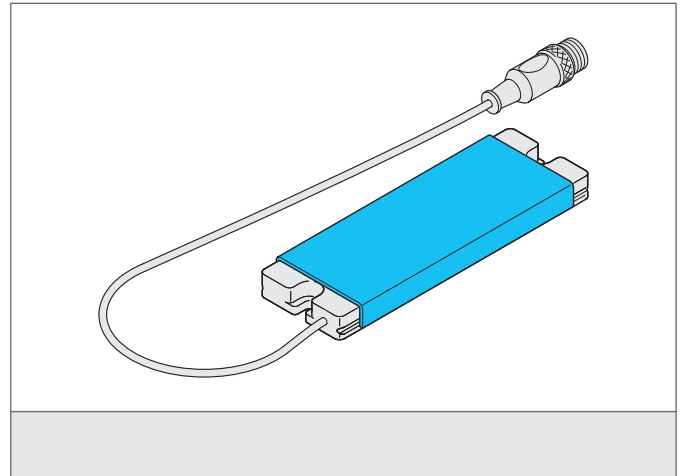

- Diffusion filter
- For a homogenous light reduction and illumination
- Quick and easy fix and mounting

Safety instructions

The Instruments are not to be used for safety applications, in particular applications in which safety of persons depends on proper operation of the instruments.
These instruments shall exclusively be used by qualified personnel.

TECHNICAL INFORMATION (typ.)		+20°C, 24V DC
安装		by clamping groove
照明区域		105 x 40 mm
为了		MB-N-125 ...
材料		PC diffuse (视窗)
重量		12 g