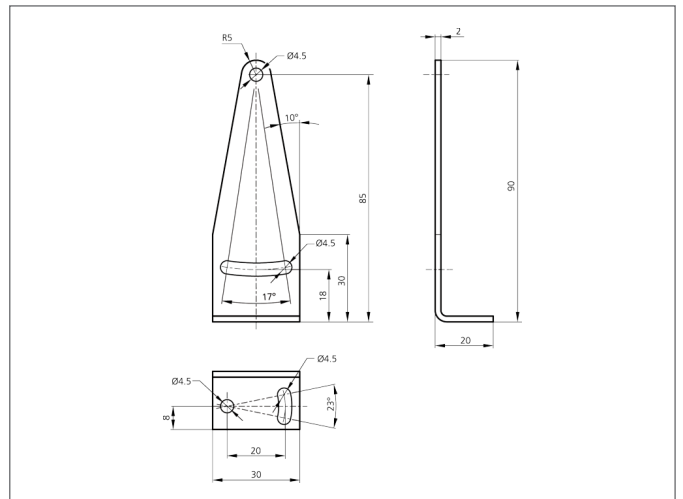

# BW LHT 81 Mounting Bracket

- Adjustable
- Robust design

### TECHNICAL INFORMATION (typ.)

Hole spacing	67 mm
Mounting hole	Ø 4,5 mm
Casing material	metal