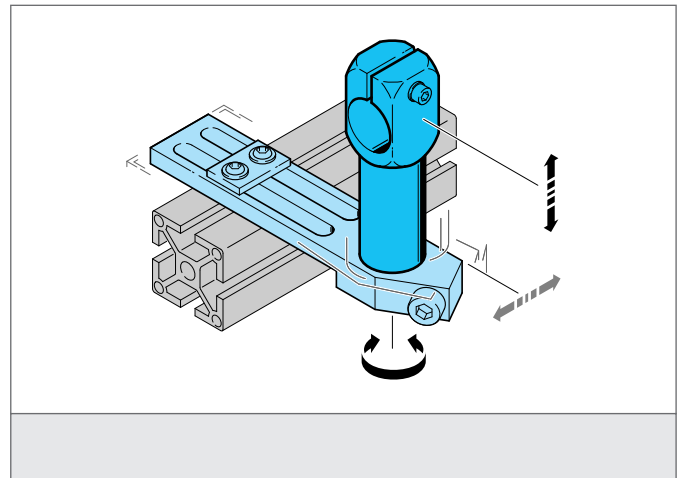

SH-WKA-14-14-40

Angle arm

- Highly flexible versatile mounting system
- All-purpose mounting
- Smooth adjustment
- Robust design

TECHNICAL INFORMATION (typ.)

Size	14 mm (Diameter A) 40 mm (Spacer measure B)
Suitable for	Clamping pin 14 mm
Casing material	metal
Product series	System holder SH