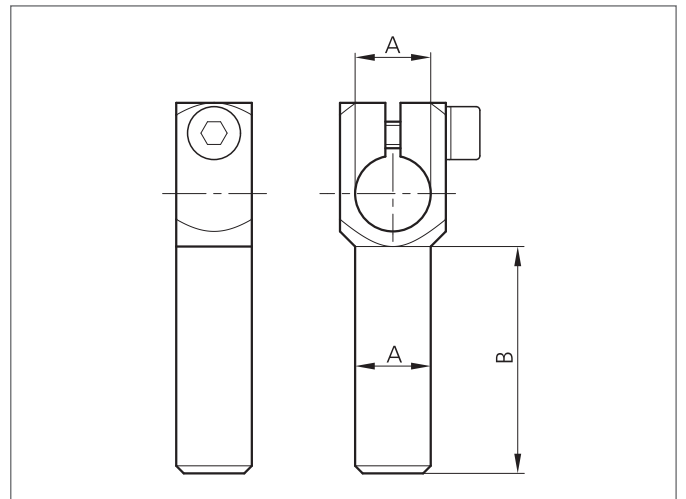

SH-WKA-14-14-40

Angle arm

- Highly flexible versatile mounting system
- All-purpose mounting
- Smooth adjustment
- Robust design

TECHNICAL INFORMATION (typ.)

Size	14 mm (Diameter A) 40 mm (Spacer measure B)
Suitable for	Clamping pin 14 mm
Casing material	metal
Product series	System holder SH