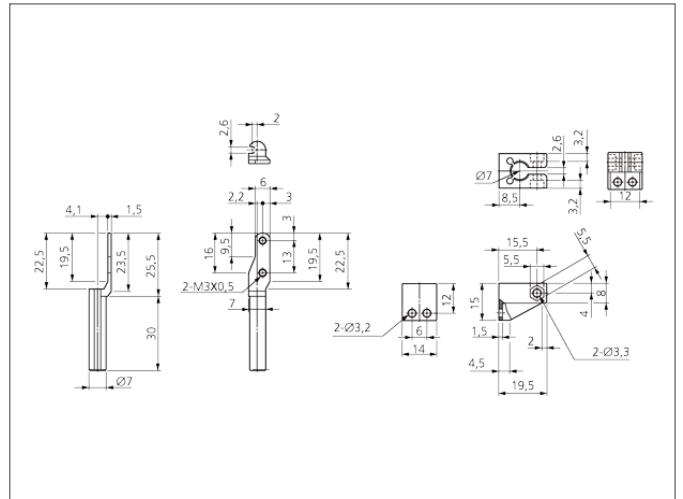

# BW 19/13 Mounting Bracket

- Adjustable
- Robust design

### TECHNICAL INFORMATION (typ.)

Hole spacing	13 mm
Mounting hole	Ø 3,2 mm
Casing material	metal