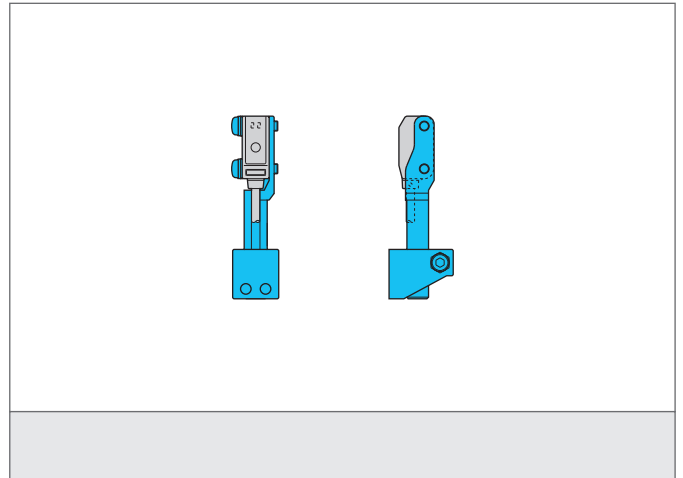

# BW 19/13 Mounting Bracket

- Adjustable
- Robust design

### TECHNICAL INFORMATION (typ.)

Hole spacing	13 mm
Mounting hole	Ø 3,2 mm
Casing material	metal