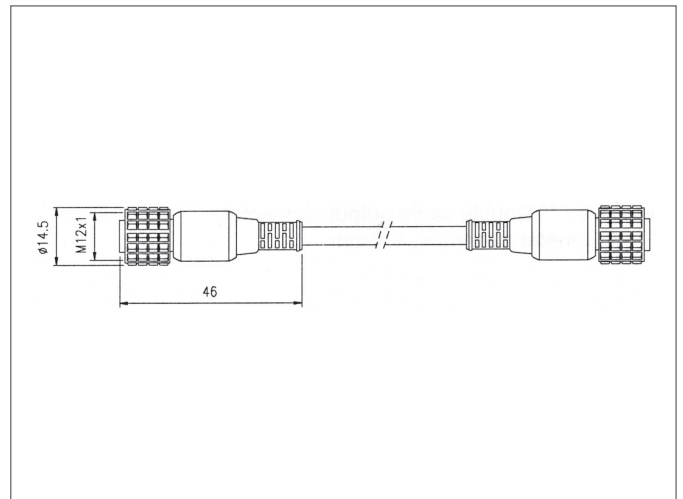

CJBE 3

Connecting cable

- Sturdy metal coupling ring
- High protection class
- Connection cable: socket / socket

Safety instructions

All the installation, connection and safety regulations, as per our technical information, have to be strictly adhered to. The set-up of the products have to be made by skilled staff, only. Repair exclusively made by di-soric.

TECHNICAL INFORMATION (typ.)	+20°C, 24V DC
Operating principle	Connecting cable
Size	M12 (thread)
Design	straight
Length	3.000 mm
Characteristics	metal coupling ring
Protection class	IP 67
Suitable for	connection between Master and Slave
Material	PVC (Cable)
Connection	Socket, M12, 5-poled, to socket, M12