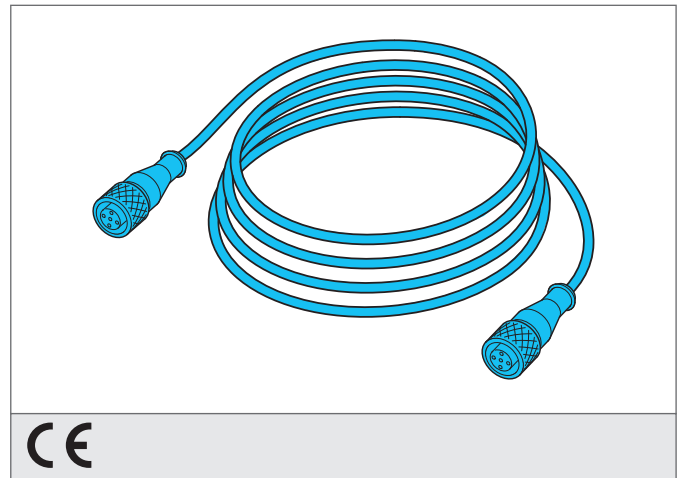

CJBE 3

Connecting cable

- Sturdy metal coupling ring
- High protection class
- Connection cable: socket / socket

Safety instructions

All the installation, connection and safety regulations, as per our technical information, have to be strictly adhered to. The set-up of the products have to be made by skilled staff, only. Repair exclusively made by di-soric.

TECHNICAL INFORMATION (typ.)	+20°C, 24V DC
Operating principle	Connecting cable
Size	M12 (thread)
Design	straight
Length	3.000 mm
Characteristics	metal coupling ring
Protection class	IP 67
Suitable for	connection between Master and Slave
Material	PVC (Cable)
Connection	Socket, M12, 5-poled, to socket, M12