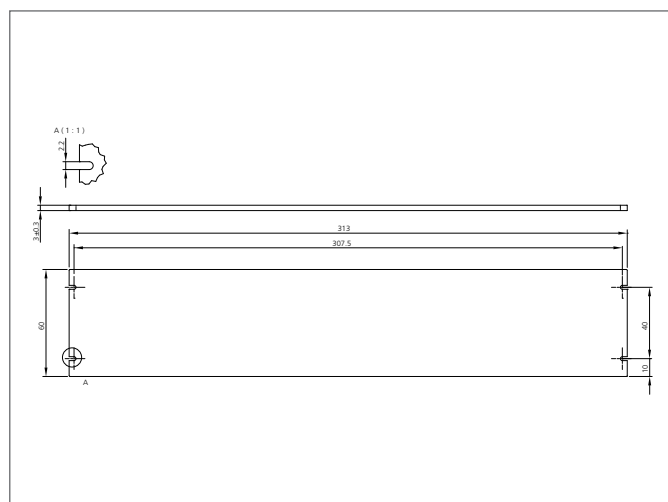

TECHNICAL INFORMATION (typ.)		+20°C, 24V DC
Characteristics		Mounting hardware included
Shock-/vibration load		10 ... 55 Hz / 1,0 mm / 30 g
Suitable for		Bar lights BE-A300..., Bar lights BEK-A300...
Material		PMMA, hardcoated (Window)
Note		Full warranty for light colors white/blue at a duty cycle (ton/toff) of more than 75% only with external cooling.