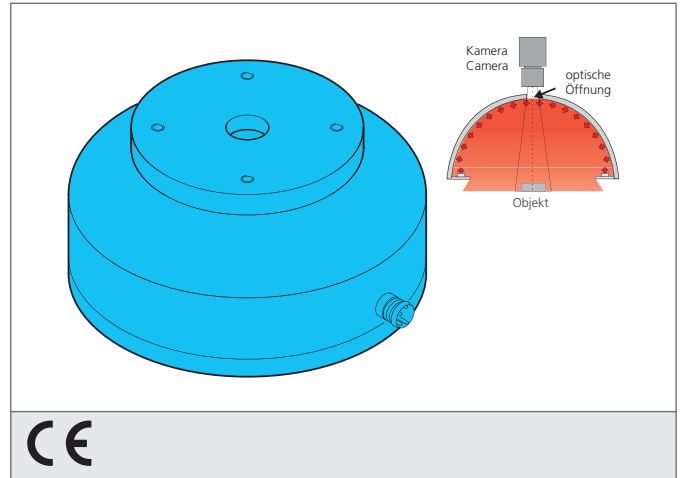

BE-DOME100/70-G1-T4

Dome light

- Exceptionally homogenous and diffuse illumination
- Very compact design
- High light intensity
- Robust design

<p>Blick auf Anschlussseite View on connection position</p>	PIN	Aderfarbe wire color	Funktion function
	3	blau / blue	- blau / blue
	1	braun / brown	+ 24V

TECHNICAL INFORMATION (typ.)	+20°C, 24V DC
Size	Ø 100 mm (Diameter)
Illuminated area	Ø 70 mm
Number	32 LEDs
Light colour	Red, 617 nm
Emission angle FWHM	120°
Service voltage	24 V DC
Power	1,7 W 70 mA, (24 V DC)
Current consumption	70 mA
Ambient temperature, operation	0 ... +50 °C
Protection degree	III, operation on protective low voltage
Risk group (DIN EN 62471)	Free group
Casing material	Aluminium, plastics
Connection	Connector, M8, 4-poled