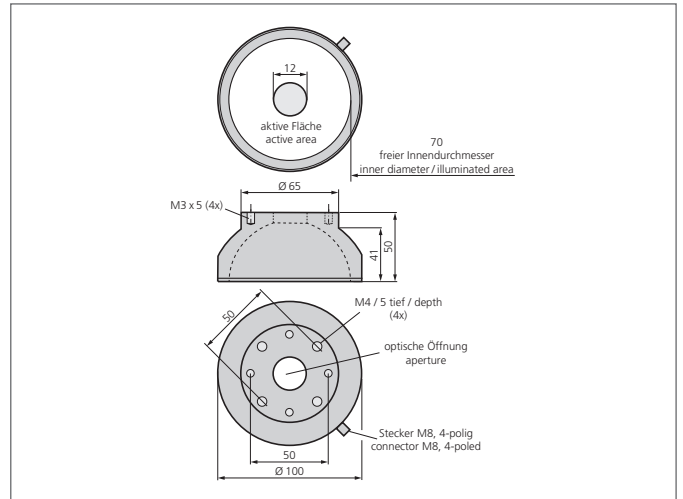

BE-DOME100/70-G1-T4

Dome light

- Exceptionally homogenous and diffuse illumination
- Very compact design
- High light intensity
- Robust design

<p>Blick auf Anschlussseite View on connection position</p>	PIN	Aderfarbe wire color	Funktion function
	3	blau / blue	- blau / blue
	1	braun / brown	+ 24V

TECHNICAL INFORMATION (typ.)	+20°C, 24V DC
Size	Ø 100 mm (Diameter)
Illuminated area	Ø 70 mm
Number	32 LEDs
Light colour	Red, 617 nm
Emission angle FWHM	120°
Service voltage	24 V DC
Power	1,7 W 70 mA, (24 V DC)
Current consumption	70 mA
Ambient temperature, operation	0 ... +50 °C
Protection degree	III, operation on protective low voltage
Risk group (DIN EN 62471)	Free group
Casing material	Aluminium, plastics
Connection	Connector, M8, 4-poled