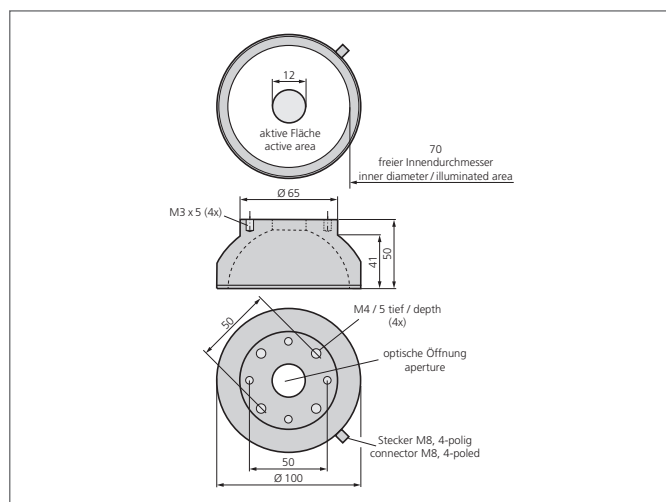

### Dome light

- Exceptionally homogenous and diffuse illumination
- Very compact design
- High light intensity
- Robust design

CE

	PIN	Aderfarbe wire color	Funktion function
	3	blau / blue	- blau / blue
	1	braun / brown	+ 24V

TECHNICAL INFORMATION (typ.)	+20°C, 24V DC
Size	Ø 100 mm (Diameter)
Illuminated area	Ø 70 mm
Number	32 LEDs
Light colour	Blue, 470 nm
Emission angle FWHM	120°
Service voltage	24 V DC
Power	2,4 W 100 mA, (24 V DC)
Current consumption	100 mA
Ambient temperature, operation	0 ... +50 °C
Protection degree	III, operation on protective low voltage
Risk group (DIN EN 62471)	Free group
Casing material	Aluminium, plastics
Connection	Connector, M8, 4-poled