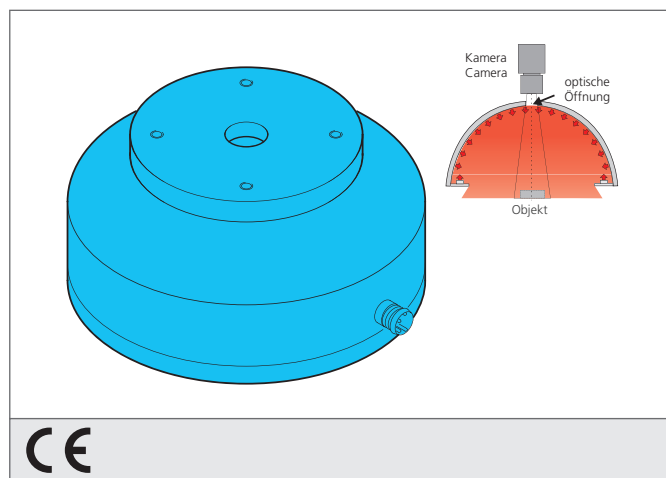

## BE-DOME100/70-G3-T4

### Dome light

- Exceptionally homogenous and diffuse illumination
- Very compact design
- High light intensity
- Robust design

CE

	PIN	Aderfarbe wire color	Funktion function
	3	blau / blue	- blau / blue
	1	braun / brown	+ 24V

TECHNICAL INFORMATION (typ.)	+20°C, 24V DC
Size	Ø 100 mm (Diameter)
Illuminated area	Ø 70 mm
Number	32 LEDs
Light colour	Blue, 470 nm
Emission angle FWHM	120°
Service voltage	24 V DC
Power	2,4 W 100 mA, (24 V DC)
Current consumption	100 mA
Ambient temperature, operation	0 ... +50 °C
Protection degree	III, operation on protective low voltage
Risk group (DIN EN 62471)	Free group
Casing material	Aluminium, plastics
Connection	Connector, M8, 4-poled