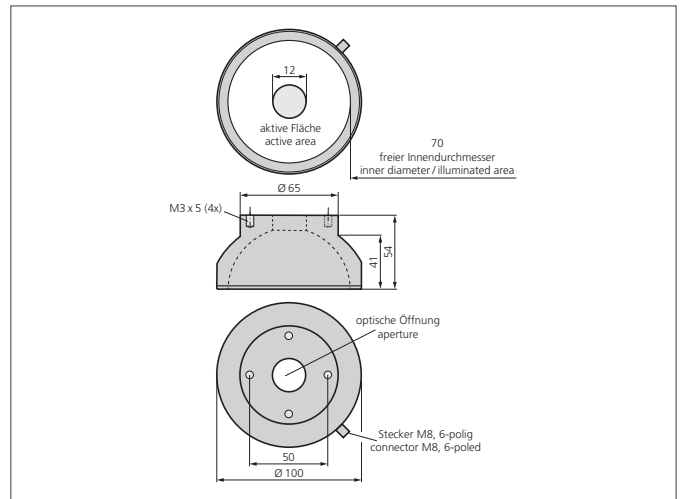

## Dome light

- Three separated high-power channels in R/G/B
- Exceptionally homogenous and diffuse illumination
- Very compact design
- High light intensity
- Robust design

PIN	Aderfarbe wire color	Funktion function
3	blau / blue	- blau / blue
5	grau / grey	- grün / green
6	rosa / pink	- rot / red
1	braun / brown	+ 24V

Blick auf Anschlussseite  
View on connection position

TECHNICAL INFORMATION (typ.)	+20°C, 24V DC
Size	Ø 100 mm (Diameter)
Illuminated area	Ø 70 mm
Number	30 LEDs
Light colour	RGB, 630 nm, 530 nm, 470 nm
Emission angle FWHM	120°
Service voltage	24 V DC
Power	1,7 W 70 mA, (24 V DC)
Current consumption	150 mA / 3 Colors ( $\Sigma < 3,6$ W)
Ambient temperature, operation	0 ... +50 °C
Protection degree	III, operation on protective low voltage
Risk group (DIN EN 62471)	Free group
Casing material	Aluminium, plastics
Connection	Connector, M8, 6-poled