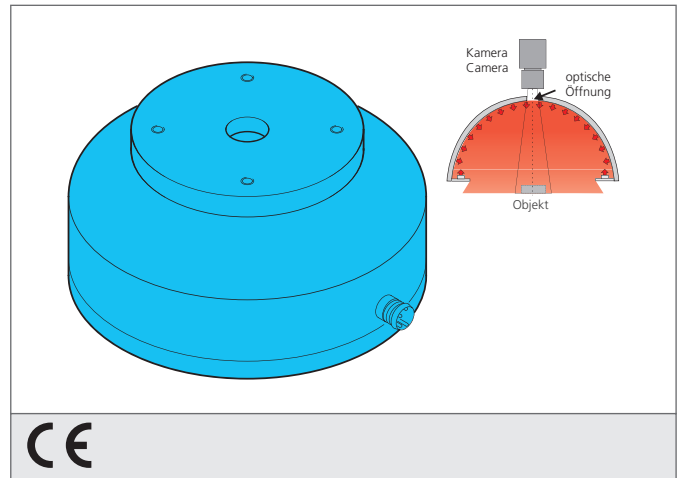

# BE-DOME100/70-RGB-T6

## Dome light

- Three separated high-power channels in R/G/B
- Exceptionally homogenous and diffuse illumination
- Very compact design
- High light intensity
- Robust design

PIN	Aderfarbe wire color	Funktion function
3	blau / blue	- blau / blue
5	grau / grey	- grün / green
6	rosa / pink	- rot / red
1	braun / brown	+ 24V

Blick auf Anschlussseite  
View on connection position

TECHNICAL INFORMATION (typ.)	+20°C, 24V DC
Size	Ø 100 mm (Diameter)
Illuminated area	Ø 70 mm
Number	30 LEDs
Light colour	RGB, 630 nm, 530 nm, 470 nm
Emission angle FWHM	120°
Service voltage	24 V DC
Power	1,7 W 70 mA, (24 V DC)
Current consumption	150 mA / 3 Colors ( $\Sigma < 3,6$ W)
Ambient temperature, operation	0 ... +50 °C
Protection degree	III, operation on protective low voltage
Risk group (DIN EN 62471)	Free group
Casing material	Aluminium, plastics
Connection	Connector, M8, 6-poled