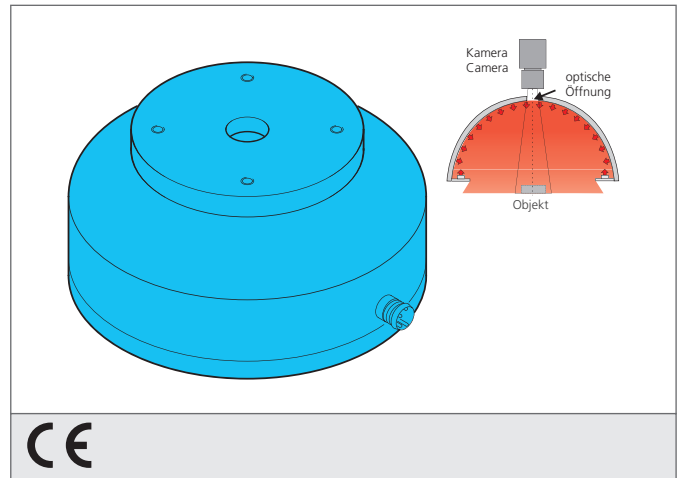

# BE-DOME100/70-G5-T4

## Dome light

- Exceptionally homogenous and diffuse illumination
- Very compact design
- High light intensity
- Robust design

	PIN	Aderfarbe wire color	Funktion function
	3	blau / blue	- blau / blue
	1	braun / brown	+ 24V

TECHNICAL INFORMATION (typ.)	+20°C, 24V DC
Size	Ø 100 mm (Diameter)
Illuminated area	Ø 70 mm
Number	32 LEDs
Light colour	White, 6500 K
Emission angle FWHM	120°
Service voltage	24 V DC
Power	2,4 W 100 mA, (24 V DC)
Current consumption	100 mA
Ambient temperature, operation	0 ... +50 °C
Protection degree	III, operation on protective low voltage
Risk group (DIN EN 62471)	Free group
Casing material	Aluminium, plastics
Connection	Connector, M8, 4-poled