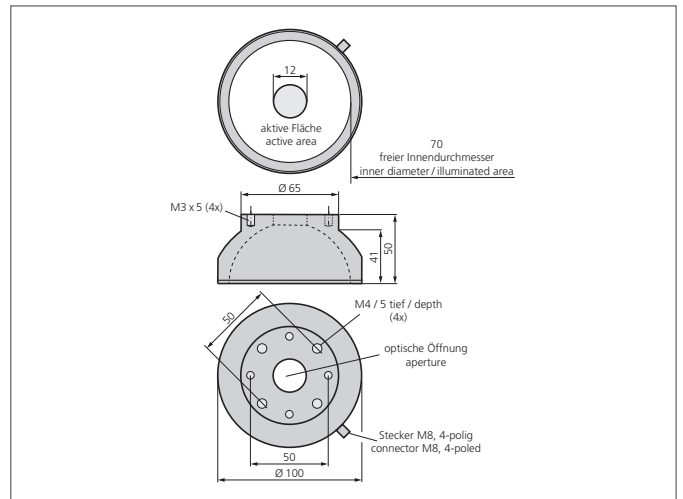

## Dome light

- Exceptionally homogenous and diffuse illumination
- Very compact design
- High light intensity
- Robust design

	PIN	Aderfarbe wire color	Funktion function
	3	blau / blue	- blau / blue
	1	braun / brown	+ 24V

TECHNICAL INFORMATION (typ.)	+20°C, 24V DC
Size	Ø 100 mm (Diameter)
Illuminated area	Ø 70 mm
Number	32 LEDs
Light colour	White, 6500 K
Emission angle FWHM	120°
Service voltage	24 V DC
Power	2,4 W 100 mA, (24 V DC)
Current consumption	100 mA
Ambient temperature, operation	0 ... +50 °C
Protection degree	III, operation on protective low voltage
Risk group (DIN EN 62471)	Free group
Casing material	Aluminium, plastics
Connection	Connector, M8, 4-poled