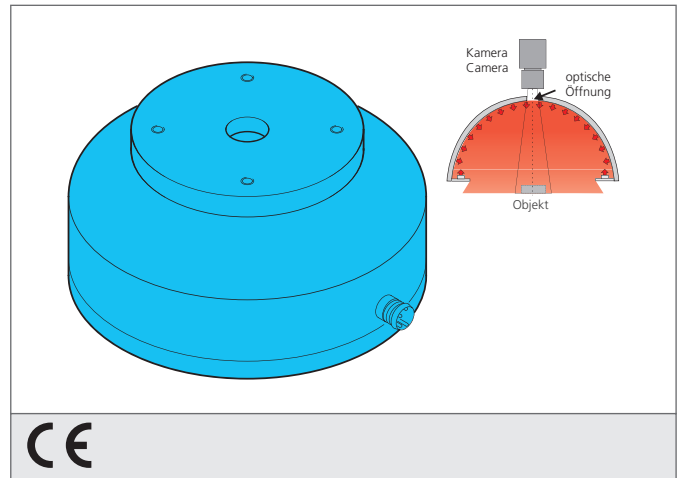

# BE-DOME100/70-G1-T4

## Dome light

- Exceptionally homogenous and diffuse illumination
- Very compact design
- High light intensity
- Robust design

	PIN	Aderfarbe wire color	Funktion function
	3	blau / blue	- blau / blue
	1	braun / brown	+ 24V

TECHNICAL INFORMATION (typ.)	+20°C, 24V DC
Size	Ø 100 mm (Diameter)
Illuminated area	Ø 70 mm
Number	32 LEDs
Light colour	Red, 617 nm
Emission angle FWHM	120°
Service voltage	24 V DC
Power	1,7 W 70 mA, (24 V DC)
Current consumption	70 mA
Ambient temperature, operation	0 ... +50 °C
Protection degree	III, operation on protective low voltage
Risk group (DIN EN 62471)	Free group
Casing material	Aluminium, plastics
Connection	Connector, M8, 4-poled