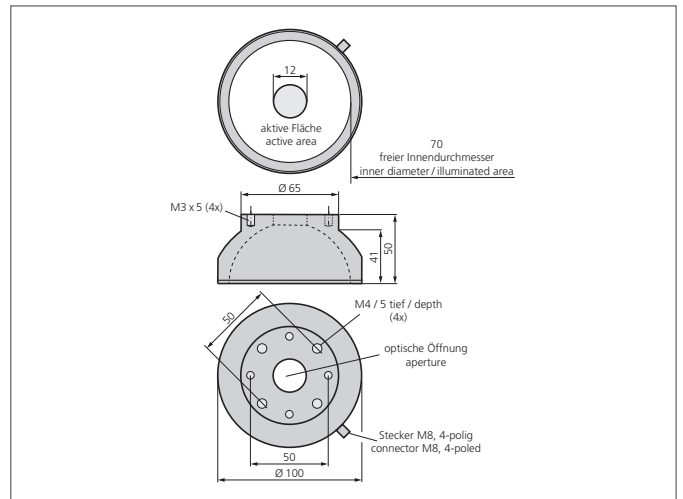

## Dome light

- Exceptionally homogenous and diffuse illumination
- Very compact design
- High light intensity
- Robust design

	PIN	Aderfarbe wire color	Funktion function
	3	blau / blue	- blau / blue
	1	braun / brown	+ 24V

TECHNICAL INFORMATION (typ.)	+20°C, 24V DC
Size	Ø 100 mm (Diameter)
Illuminated area	Ø 70 mm
Number	32 LEDs
Light colour	Red, 617 nm
Emission angle FWHM	120°
Service voltage	24 V DC
Power	1,7 W 70 mA, (24 V DC)
Current consumption	70 mA
Ambient temperature, operation	0 ... +50 °C
Protection degree	III, operation on protective low voltage
Risk group (DIN EN 62471)	Free group
Casing material	Aluminium, plastics
Connection	Connector, M8, 4-poled