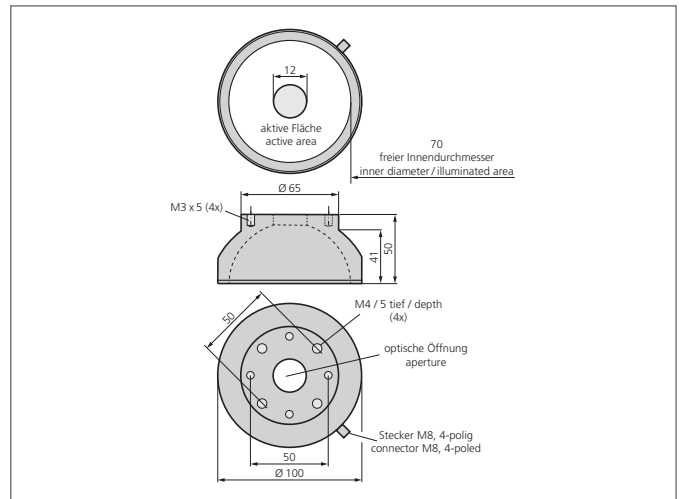

BE-DOME100/70-G0-T4

Dome light

- Exceptionally homogenous and diffuse illumination
- Very compact design
- High light intensity
- Robust design

<p>Blick auf Anschlusseite View on connection position</p>	PIN	Aderfarbe wire color	Funktion function
	3	blau / blue	- blau / blue
	1	braun / brown	+ 24V

TECHNICAL INFORMATION (typ.)	+20°C, 24V DC
Size	Ø 100 mm (Diameter)
Illuminated area	Ø 70 mm
Number	32 LEDs
Light colour	Infrared, 850 nm
Emission angle FWHM	120°
Service voltage	24 V DC
Power	2,4 W 100 mA, (24 V DC)
Ambient temperature, operation	0 ... +50 °C
Protection degree	III, operation on protective low voltage
Risk group (DIN EN 62471)	Free group
Casing material	Aluminium, plastics
Connection	Connector, M8, 4-poled