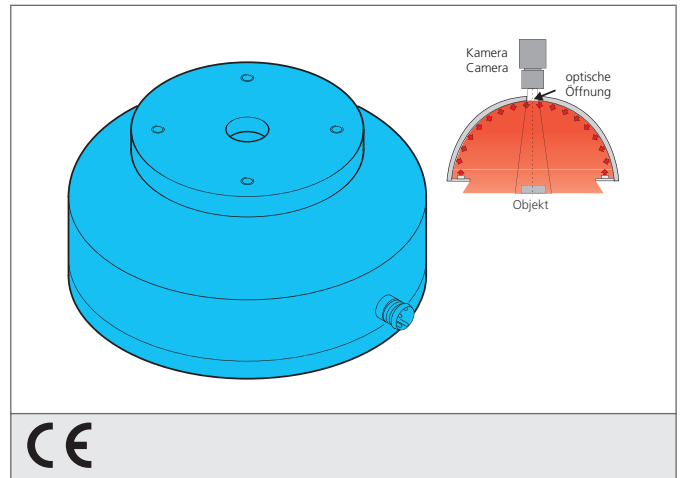

BE-DOME100/70-G0-T4

Dome light

- Exceptionally homogenous and diffuse illumination
- Very compact design
- High light intensity
- Robust design

<p>Blick auf Anschlusseite View on connection position</p>	PIN	Aderfarbe wire color	Funktion function
	3	blau / blue	- blau / blue
	1	braun / brown	+ 24V

TECHNICAL INFORMATION (typ.)	+20°C, 24V DC
Size	Ø 100 mm (Diameter)
Illuminated area	Ø 70 mm
Number	32 LEDs
Light colour	Infrared, 850 nm
Emission angle FWHM	120°
Service voltage	24 V DC
Power	2,4 W 100 mA, (24 V DC)
Ambient temperature, operation	0 ... +50 °C
Protection degree	III, operation on protective low voltage
Risk group (DIN EN 62471)	Free group
Casing material	Aluminium, plastics
Connection	Connector, M8, 4-poled