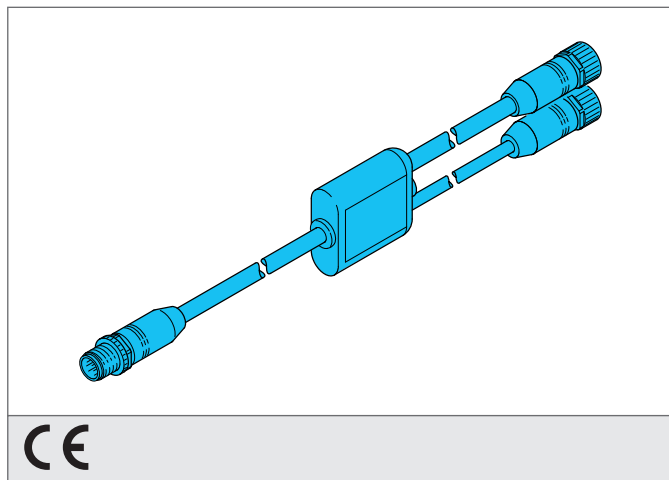

CSY12 TX
Cable de conexión

Safety instructions

All the installation, connection and safety regulations, as per our technical information, have to be strictly adhered to.
The set-up of the products have to be made by skilled staff, only.
Repair exclusively made by di-soric.

TECHNICAL INFORMATION (typ.)		+20°C, 24V DC
Principio de funcionamiento		T-piece for muting arms
Tamaño		M12 (Rosca)
Diseño		recto
Longitud		400 mm
Apropiado para		T-piece for muting arms MZ-T4P, transmitter
Conexión		Conector, M12, 5-polos
Connection 2		Socket, M12, 5-polos
Connection 3		Socket, M12, 5-polos