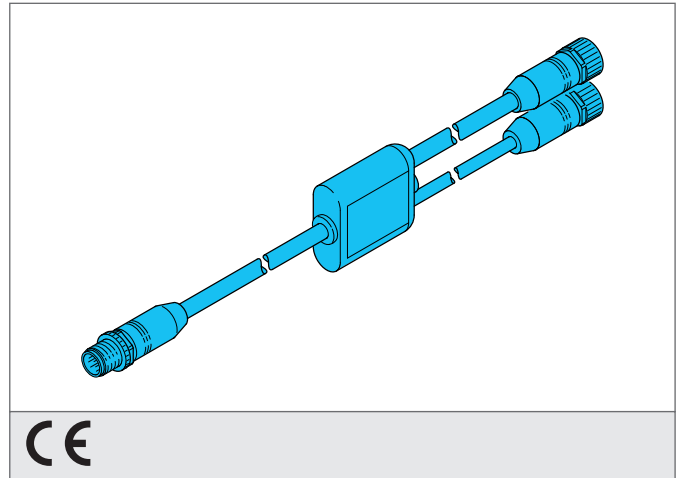

CSY12 RX

Cable de conexión

Safety instructions

All the installation, connection and safety regulations, as per our technical information, have to be strictly adhered to.
The set-up of the products have to be made by skilled staff, only.
Repair exclusively made by di-soric.

TECHNICAL INFORMATION (typ.)	+20°C, 24V DC
Principio de funcionamiento	T-piece for muting arms
Tamaño	M12 (Rosca)
Diseño	recto
Longitud	400 mm
Apropiado para	T-piece for muting arms MZ-T4P, receiver
Conexión	Conector, M12, 5-polos
Connection 2	Socket, M12, 5-polos
Connection 3	Socket, M12, 5-polos