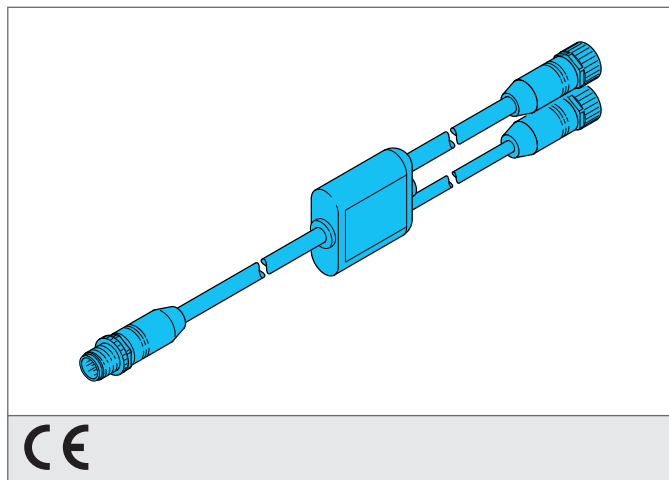

# CSY12 RX Connecting cable

<b>TECHNICAL INFORMATION (typ.)</b>		<b>+20°C, 24V DC</b>
Operating principle		T-piece for muting arms
Size		M12 (thread)
Design		straight
Length		400 mm
Suitable for		T-piece for muting arms MZ-T4P, receiver
Connection		Connector, M12, 5-poled
Connection 2		Socket, M12, 5-poled
Connection 3		Socket, M12, 5-poled