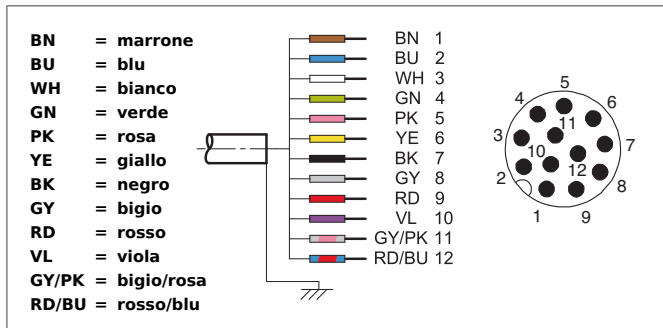

CS12D5

Connecting cable

- Sturdy metal coupling ring
- Flexible lead design
- Good stripping properties
- High protection class

CE

Safety instructions

All the installation, connection and safety regulations, as per our technical information, have to be strictly adhered to.
 The set-up of the products have to be made by skilled staff, only.
 Repair exclusively made by di-soric.

TECHNICAL INFORMATION (typ.)	+20°C, 24V DC
Operating principle	Connection cable
Size	M12 (thread)
Design	straight
Length	5.000 mm
Characteristics	metal coupling ring
Protection class	IP 67
Suitable for	receiver SLM4
Material	PVC (Cable)
Connection	Socket, M12, 12-poled, flying leads