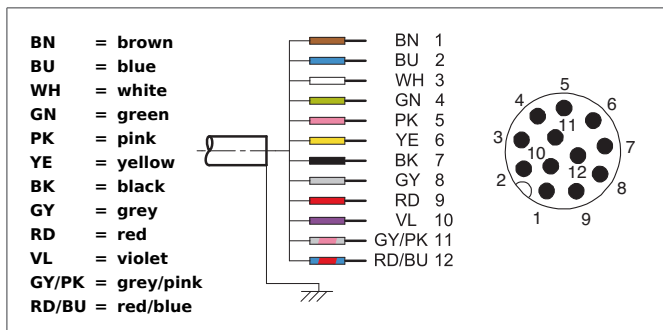

CS12D15

Connecting cable

- Sturdy metal coupling ring
- Flexible lead design
- Good stripping properties
- High protection class

Safety instructions

All the installation, connection and safety regulations, as per our technical information, have to be strictly adhered to.
 The set-up of the products have to be made by skilled staff, only.
 Repair exclusively made by di-soric.

TECHNICAL INFORMATION (typ.)	+20°C, 24V DC
Operating principle	Connection cable
Size	M12 (thread)
Design	straight
Length	15.000 mm
Characteristics	metal coupling ring
Protection class	IP 67
Suitable for	receiver SLM4
Material	PVC (Cable)
Connection	Socket, M12, 12-poled, flying leads