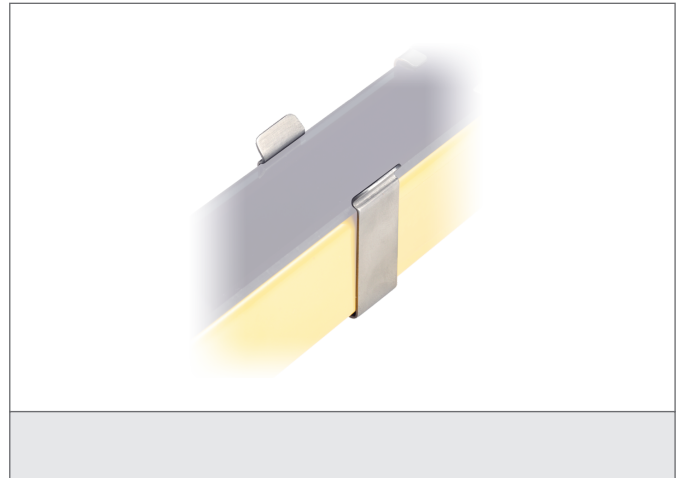

SFS E

Protective screen steel clamps

- Quick and easy fix and mounting
- Robust design

Safety instructions

All the installation, connection and safety regulations, as per our technical information, have to be strictly adhered to.
The set-up of the products have to be made by skilled staff, only.
Repair exclusively made by di-soric.

TECHNICAL INFORMATION (typ.)	
Operating principle	Stainless steel clamps and -end caps
Suitable for	PSE protective screens
Material	Stainless steel (Fixing brackets)
Scope of delivery	4 end caps, 4 clamps