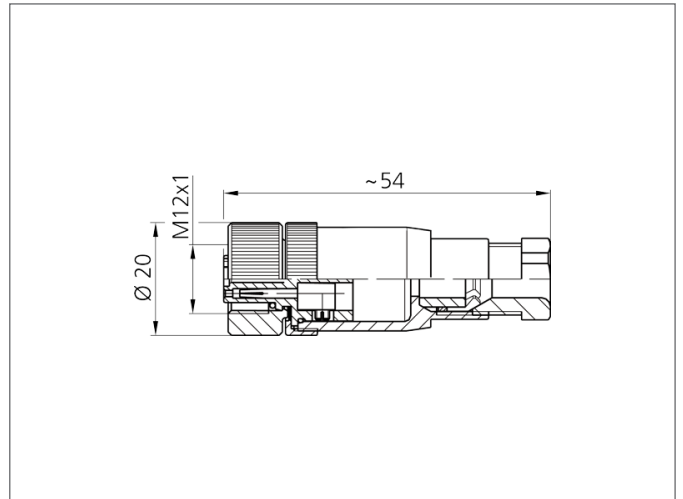

# BK-Z-12/5 Connector

- Plastic housing
- Metal screw
- Connection clamps
- High protection class

## TECHNICAL INFORMATION (typ.)

Design	straight
Protection class	IP 67
Casing material	plastics
Connection sensor side	Socket, M12x1, 5-poled
Connection control side	Field-wireable, Connecting clamps, 5-poled
For cable diameters	4,0 ... 6,0 mm
For stranded wire cross section	0,75 mm <sup>2</sup>