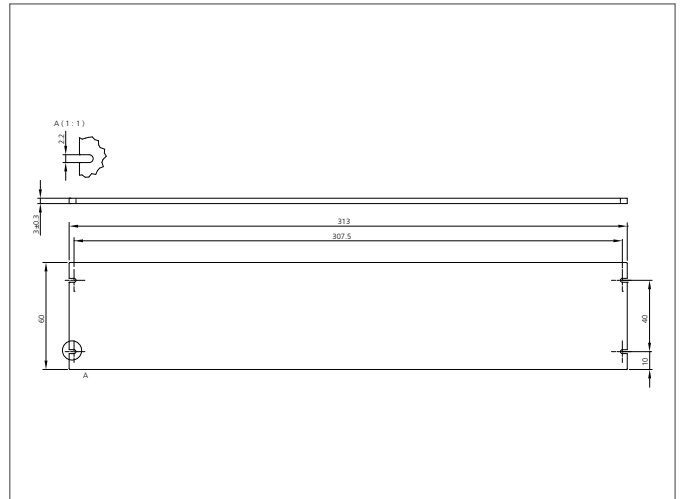

TECHNICAL INFORMATION (typ.)	+20°C, 24V DC
Characteristics	Mounting hardware included
Shock-/vibration load	10 ... 55 Hz / 1,0 mm / 30 g
Suitable for	Bar lights BE-A300..., Bar lights BEK-A300...
Material	PMMA, hardcoated (Window)
Note	Full warranty for light colors white/blue at a duty cycle (ton/toff) of more than 75% only with external cooling.