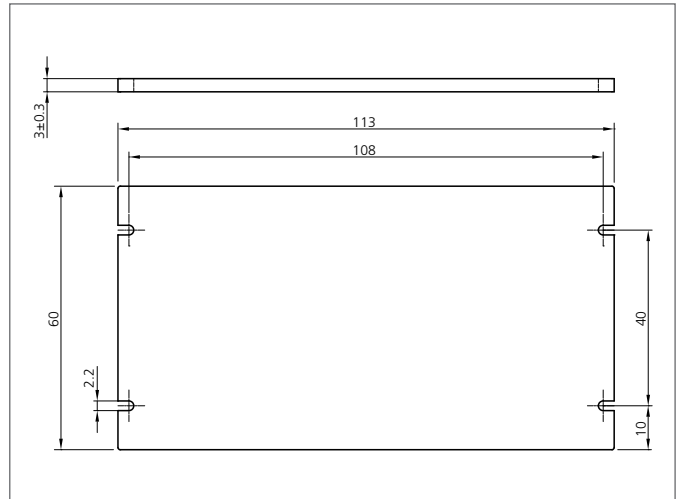

TECHNICAL INFORMATION (typ.)		+20°C, 24V DC
Characteristics		Mounting hardware included
Shock-/vibration load		10 ... 55 Hz / 1,0 mm / 30 g
Suitable for		Bar lights BE-A100..., Bar lights BEK-A100...
Material		PMMA, hardcoated (Window)
Note		Full warranty for light colors white/blue at a duty cycle (ton/toff) of more than 75% only with external cooling.