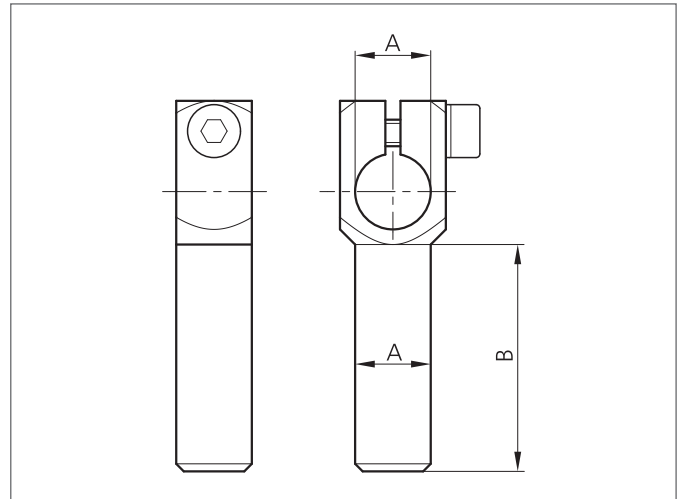

SH-WKA-14-14-40

Angle arm

- Highly flexible versatile mounting system
- All-purpose mounting
- Smooth adjustment
- Robust design

TECHNICAL INFORMATION (typ.)

Size	14 mm (Diameter A) 40 mm (Spacer measure B)
Suitable for	Clamping pin 14 mm
Casing material	metal
Product series	System holder SH