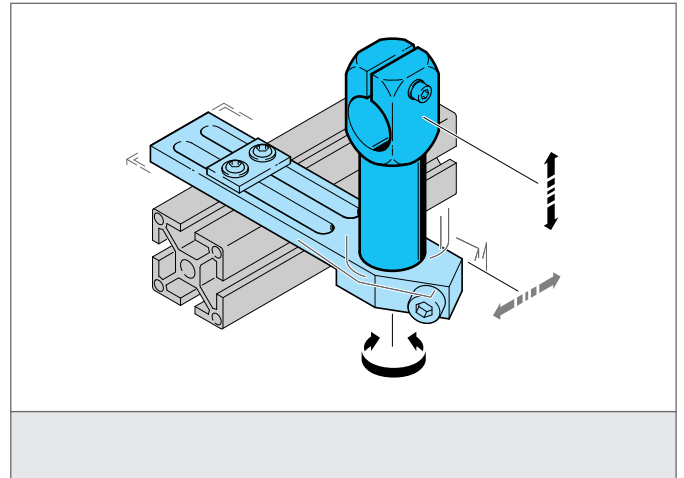

SH-WKA-14-14-40

Angle arm

- Highly flexible versatile mounting system
- All-purpose mounting
- Smooth adjustment
- Robust design

TECHNICAL INFORMATION (typ.)

Size	14 mm (Diameter A) 40 mm (Spacer measure B)
Suitable for	Clamping pin 14 mm
Casing material	metal
Product series	System holder SH