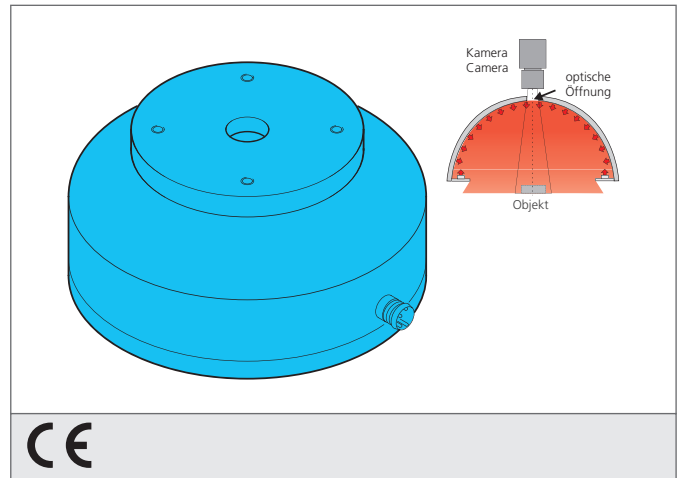

BE-DOME100/70-G1-T4

Dome light

- Exceptionally homogenous and diffuse illumination
- Very compact design
- High light intensity
- Robust design

	PIN	Aderfarbe wire color	Funktion function
	3	blau / blue	- blau / blue
	1	braun / brown	+ 24V

TECHNICAL INFORMATION (typ.)	+20°C, 24V DC
Size	Ø 100 mm (Diameter)
Illuminated area	Ø 70 mm
Number	32 LEDs
Light colour	Red, 617 nm
Emission angle FWHM	120°
Service voltage	24 V DC
Power	1,7 W 70 mA, (24 V DC)
Current consumption	70 mA
Ambient temperature, operation	0 ... +50 °C
Protection degree	III, operation on protective low voltage
Risk group (DIN EN 62471)	Free group
Casing material	Aluminium, plastics
Connection	Connector, M8, 4-poled