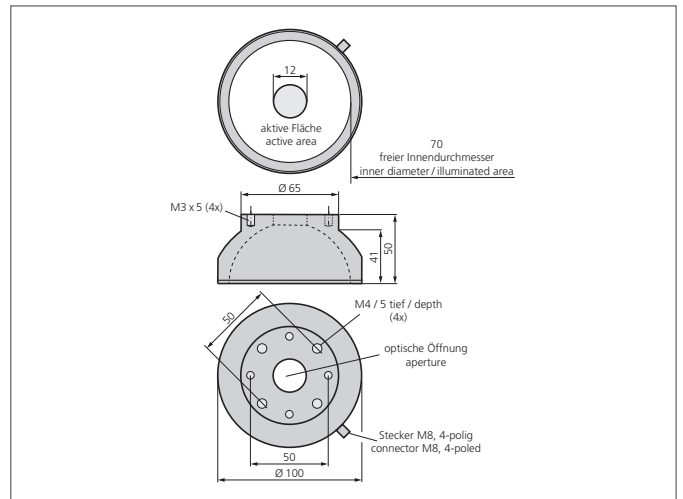

BE-DOME100/70-G1-T4

Dome light

- Exceptionally homogenous and diffuse illumination
- Very compact design
- High light intensity
- Robust design

	PIN	Aderfarbe wire color	Funktion function
	3	blau / blue	- blau / blue
	1	braun / brown	+ 24V

TECHNICAL INFORMATION (typ.)	+20°C, 24V DC
Size	Ø 100 mm (Diameter)
Illuminated area	Ø 70 mm
Number	32 LEDs
Light colour	Red, 617 nm
Emission angle FWHM	120°
Service voltage	24 V DC
Power	1,7 W 70 mA, (24 V DC)
Current consumption	70 mA
Ambient temperature, operation	0 ... +50 °C
Protection degree	III, operation on protective low voltage
Risk group (DIN EN 62471)	Free group
Casing material	Aluminium, plastics
Connection	Connector, M8, 4-poled