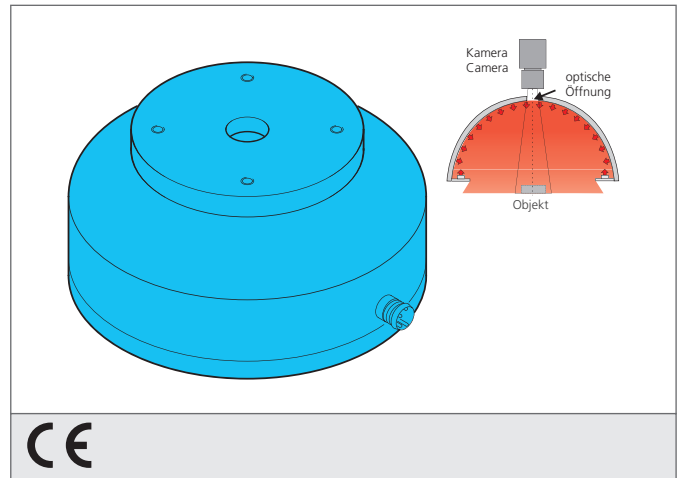

BE-DOME100/70-G0-T4

Dome light

- Exceptionally homogenous and diffuse illumination
- Very compact design
- High light intensity
- Robust design

	PIN	Aderfarbe wire color	Funktion function
	3	blau / blue	- blau / blue
	1	braun / brown	+ 24V

TECHNICAL INFORMATION (typ.)	+20°C, 24V DC
Size	Ø 100 mm (Diameter)
Illuminated area	Ø 70 mm
Number	32 LEDs
Light colour	Infrared, 850 nm
Emission angle FWHM	120°
Service voltage	24 V DC
Power	2,4 W 100 mA, (24 V DC)
Ambient temperature, operation	0 ... +50 °C
Protection degree	III, operation on protective low voltage
Risk group (DIN EN 62471)	Free group
Casing material	Aluminium, plastics
Connection	Connector, M8, 4-poled