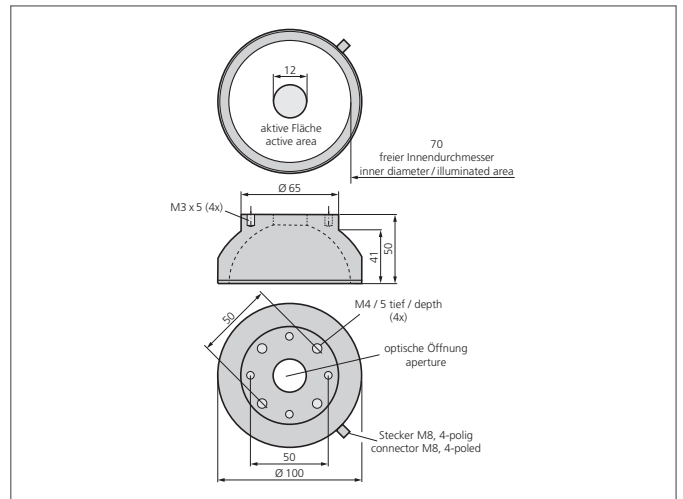

BE-DOME100/70-G0-T4

Dome light

- Exceptionally homogenous and diffuse illumination
- Very compact design
- High light intensity
- Robust design

	PIN	Aderfarbe wire color	Funktion function
	3	blau / blue	- blau / blue
	1	braun / brown	+ 24V

TECHNICAL INFORMATION (typ.)	+20°C, 24V DC
Size	Ø 100 mm (Diameter)
Illuminated area	Ø 70 mm
Number	32 LEDs
Light colour	Infrared, 850 nm
Emission angle FWHM	120°
Service voltage	24 V DC
Power	2,4 W 100 mA, (24 V DC)
Ambient temperature, operation	0 ... +50 °C
Protection degree	III, operation on protective low voltage
Risk group (DIN EN 62471)	Free group
Casing material	Aluminium, plastics
Connection	Connector, M8, 4-poled