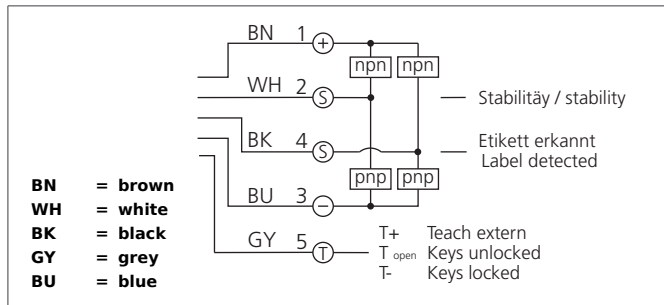

- 图形显示
- 不同的示教选择
- 远程示教带锁键
- 两组开关输出，可单独调节
- 可检测含金属的、透明的以及纸质的标签
- Large fork opening and fork depth
- 结实的金属外壳

Safety instructions

The Instruments are not to be used for safety applications, in particular applications in which safety of persons depends on proper operation of the instruments. These instruments shall exclusively be used by qualified personnel.