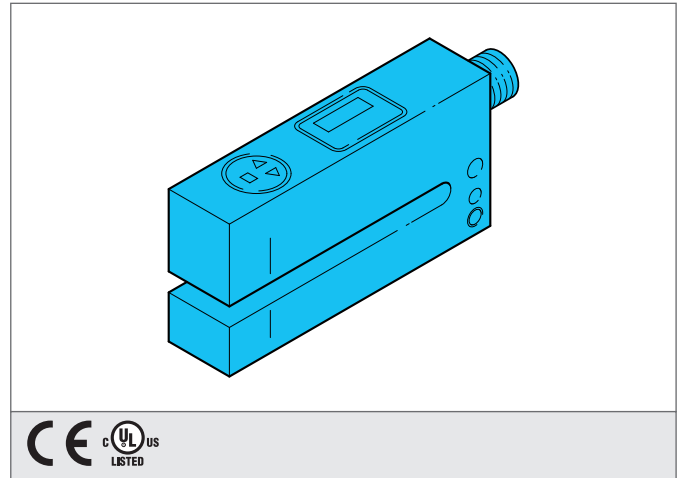

- 图形显示
- 不同的示教选择
- 远程示教带锁键
- 两组开关输出，可单独调节
- 可检测含金属的、透明的以及纸质的标签
- Large fork opening and fork depth
- 结实的金属外壳

Safety instructions

The Instruments are not to be used for safety applications, in particular applications in which safety of persons depends on proper operation of the instruments.
 These instruments shall exclusively be used by qualified personnel.