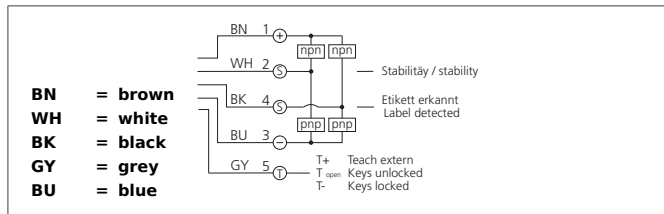

- 图形显示
- 不同的示教选择
- 远程示教带锁键
- 两组开关输出，可单独调节
- 可检测含金属的、透明的以及纸质的标签
- Large fork opening and fork depth
- 结实的金属外壳

Safety instructions

The Instruments are not to be used for safety applications, in particular applications in which safety of persons depends on proper operation of the instruments.
 These instruments shall exclusively be used by qualified personnel.