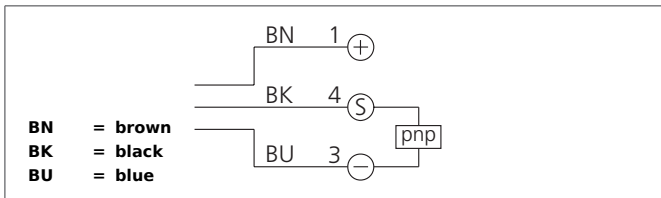

- 结实耐用的金属外壳
- 小尺寸设计
- M12插头
- 固定的开关点
- 没有检测盲区
- 对尘土不敏感
- 抗外界噪音干扰
- 扫描/检测不受表面影响
- 物有所值

Safety instructions

The Instruments are not to be used for safety applications, in particular applications in which safety of persons depends on proper operation of the instruments.
 These instruments shall exclusively be used by qualified personnel.