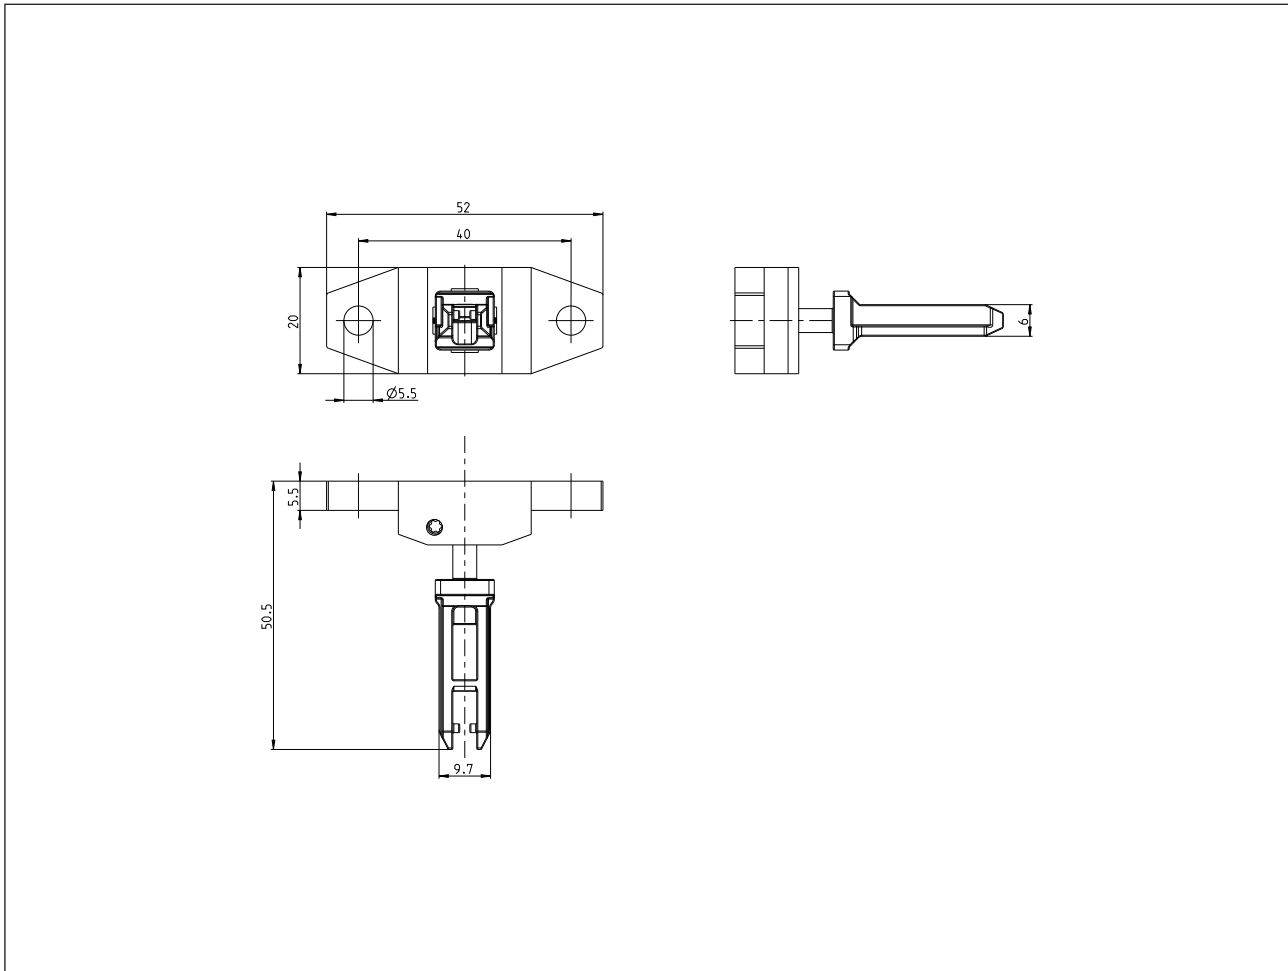

### Series for Safety switches SLC

Description **ACR-1**Article number **3911742398**

#### Mechanical data

Actuator tongue	Stainless steel (Niro)
Enclosure	Stainless steel (Niro)
Clamping cams	Stainless steel (Niro)
Minimum actuating radius	$R_{min}$ 150 mm