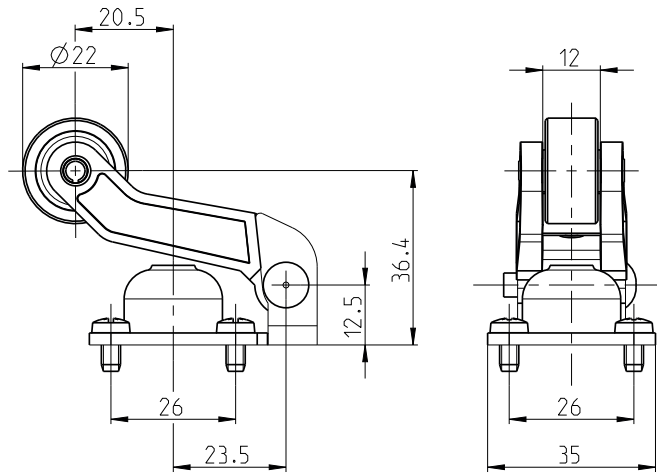

Actuator
Series D

Description **HW-E-EINR.D KU22**

Article number **3914211065**

Mechanical data

Bearing bracket	Steel
Lever	GD-AISI9Cu3
Roller	PA66
Sealing member	CR